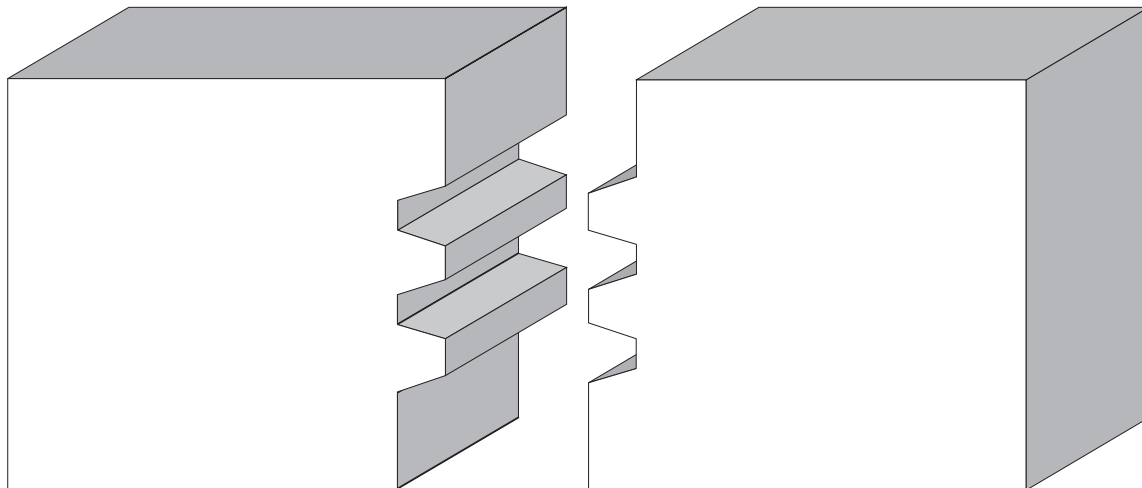

Utilities

BA 895  
5-1/2 x 7-1/2"

Profile dimensions can be adjusted, please call for details.

Utilities

BA 977  
3/4" x 1-1/16"

BA 170  
20mm

BA 495  
3/4" x 1-1/8"

BA 507  
3/4" Glue Joint

BA 113  
2-5/16" max.

Profile dimensions can be adjusted, please call for details.

Utilities

BA 1023  
1-5/8" x 6"

BA 871  
3/4" x 2-7/8"

BA 1057A & B 2-5/16"  
Garage Door Rails

Profile dimensions can be adjusted, please call for details.

Utilities

BA 1096  
1-3/8" x 4"  
(Top of fence picket.)

BA 1176  
3"

Profile dimensions can be adjusted, please call for details.

Utilities

BA 1435  
1-1/2" x specified widths

BA 1434  
1-5/8" x specified widths