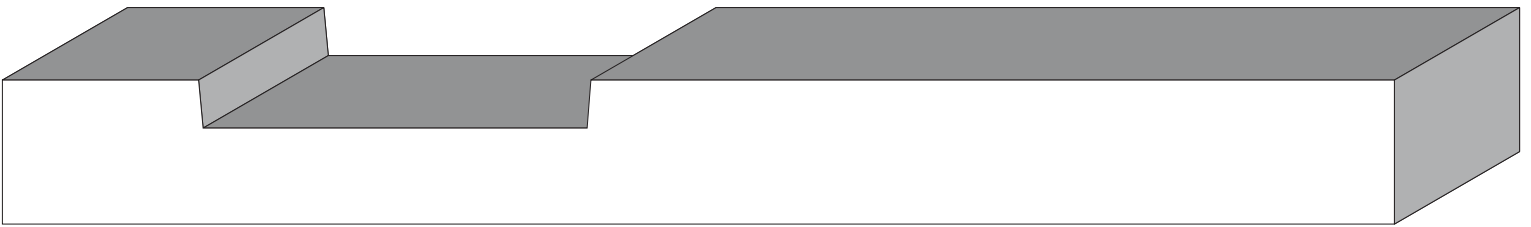

Utilities

BA 1096  
1-3/8" x 4"  
(Top of fence picket.)

BA 1176  
3"

Profile dimensions can be adjusted, please call for details.

Utilities

BA 1435  
1-1/2" x specified widths

BA 1434  
1-5/8" x specified widths

BA 1436  
1-3/4" x specified widths

BA 1457  
5/8" x 5-5/8"

Profile dimensions can be adjusted, please call for details.

Utilities

BA 1537A, B, C & D  
4-11/16" x 6-7/16"

BA 221B & C

Profile dimensions can be adjusted, please call for details.

Utilities

BA 1742  
3/4" x 2-1/2"

BA 1731  
3/4" x 7-1/4"

Profile dimensions can be adjusted, please call for details.