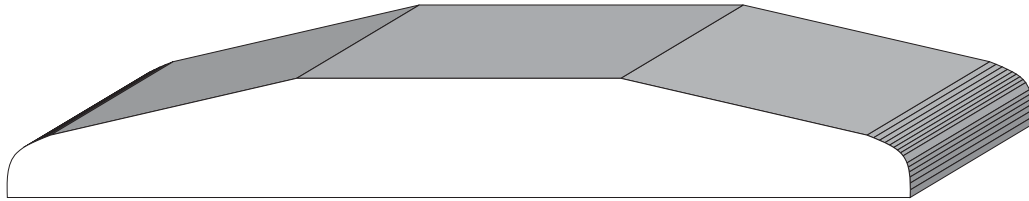

Utilities

BA 614  
1-1/16" x 1-1/8"

BA 759  
5/8" x 2-1/16"

BA 358  
1/2" x 5/8"  
Dado

BA 361  
3/4" x 1-3/16"

Profile dimensions can be adjusted, please call for details.

Utilities

BA 596  
2-1/2" max.

BA 399  
1/2" x 1/2"  
Dado

BA 691  
2-1/4" x 3-11/16"

Profile dimensions can be adjusted, please call for details.

Utilities

BA 520  
5/8" x 4-3/4"

BA 567  
7/8" x 4-11/16"

BA 380  
3-7/16" x 4-1/2"

Profile dimensions can be adjusted, please call for details.

Utilities

BA 895  
5-1/2 x 7-1/2"

Profile dimensions can be adjusted, please call for details.

Utilities

BA 977  
3/4" x 1-1/16"

BA 170  
20mm

BA 495  
3/4" x 1-1/8"

BA 507  
3/4" Glue Joint