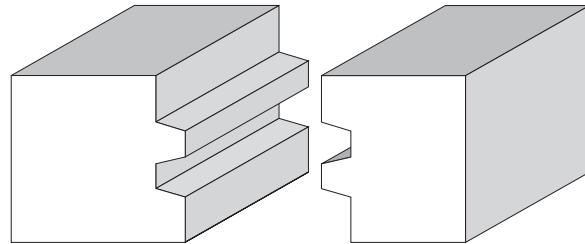

BA 399  
1/2" x 1/2"  
Dado

BA 691  
2-1/4" x 3-11/16"

Profile dimensions can be adjusted, please call for details.

Utilities

BA 520  
5/8" x 4-3/4"

BA 567  
7/8" x 4-11/16"

BA 380  
3-7/16" x 4-1/2"

Profile dimensions can be adjusted, please call for details.

Utilities

BA 895  
5-1/2 x 7-1/2"

Profile dimensions can be adjusted, please call for details.

Utilities

BA 977  
3/4" x 1-1/16"

BA 170  
20mm

BA 495  
3/4" x 1-1/8"

BA 507  
3/4" Glue Joint

BA 113  
2-5/16" max.

Profile dimensions can be adjusted, please call for details.

Utilities

BA 1023  
1-5/8" x 6"

BA 871  
3/4" x 2-7/8"

BA 1057A & B 2-5/16"  
Garage Door Rails

Profile dimensions can be adjusted, please call for details.

Utilities

BA 1096  
1-3/8" x 4"  
(Top of fence picket.)

BA 1176  
3"

Profile dimensions can be adjusted, please call for details.

Utilities

BA 1435  
1-1/2" x specified widths

BA 1434  
1-5/8" x specified widths