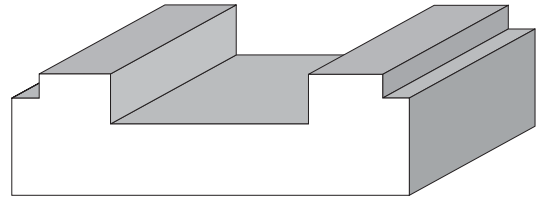

Utilities

BA 614  
1-1/16" x 1-1/8"

BA 759  
5/8" x 2-1/16"

BA 358  
1/2" x 5/8"  
Dado

BA 361  
3/4" x 1-3/16"

Profile dimensions can be adjusted, please call for details.

Utilities

BA 596  
2-1/2" max.

BA 399  
1/2" x 1/2"  
Dado

BA 691  
2-1/4" x 3-11/16"

Profile dimensions can be adjusted, please call for details.

Utilities

BA 520  
5/8" x 4-3/4"

BA 567  
7/8" x 4-11/16"

BA 380  
3-7/16" x 4-1/2"

Profile dimensions can be adjusted, please call for details.