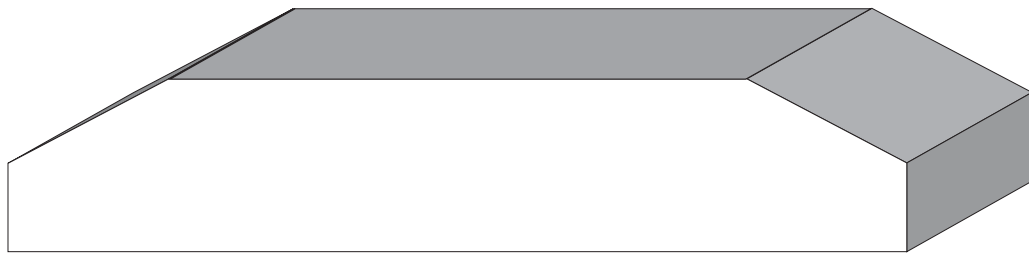

Utilities

BA 614  
1-1/16" x 1-1/8"

BA 759  
5/8" x 2-1/16"

BA 358  
1/2" x 5/8"  
Dado

BA 361  
3/4" x 1-3/16"

Profile dimensions can be adjusted, please call for details.

Utilities

BA 596  
2-1/2" max.

BA 399  
1/2" x 1/2"  
Dado

BA 691  
2-1/4" x 3-11/16"

Profile dimensions can be adjusted, please call for details.

Utilities

BA 520  
5/8" x 4-3/4"

BA 567  
7/8" x 4-11/16"

BA 380  
3-7/16" x 4-1/2"

Profile dimensions can be adjusted, please call for details.

Utilities

BA 895  
5-1/2 x 7-1/2"

Profile dimensions can be adjusted, please call for details.

Utilities

BA 977  
3/4" x 1-1/16"

BA 170  
20mm

BA 495  
3/4" x 1-1/8"

BA 507  
3/4" Glue Joint