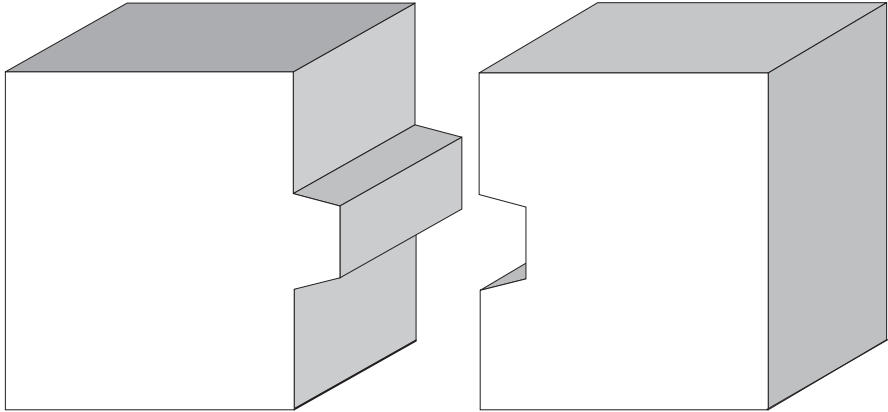

Utilities

BA 614  
1-1/16" x 1-1/8"

BA 759  
5/8" x 2-1/16"

BA 358  
1/2" x 5/8"  
Dado

BA 361  
3/4" x 1-3/16"

Profile dimensions can be adjusted, please call for details.

Utilities

BA 596  
2-1/2" max.

BA 399  
1/2" x 1/2"  
Dado

BA 691  
2-1/4" x 3-11/16"

Profile dimensions can be adjusted, please call for details.

Utilities

BA 520  
5/8" x 4-3/4"

BA 567  
7/8" x 4-11/16"

BA 380  
3-7/16" x 4-1/2"

Profile dimensions can be adjusted, please call for details.