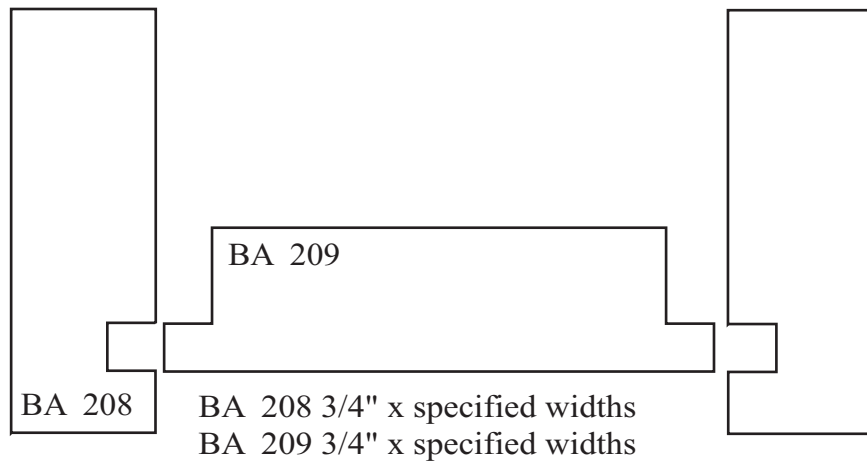

Utilities

BA 614  
1-1/16" x 1-1/8"

BA 759  
5/8" x 2-1/16"

BA 358  
1/2" x 5/8"  
Dado

BA 361  
3/4" x 1-3/16"

Profile dimensions can be adjusted, please call for details.

Utilities

BA 596  
2-1/2" max.

BA 399  
1/2" x 1/2"  
Dado

BA 691  
2-1/4" x 3-11/16"

Profile dimensions can be adjusted, please call for details.

Utilities

BA 520  
5/8" x 4-3/4"

BA 567  
7/8" x 4-11/16"

BA 380  
3-7/16" x 4-1/2"

Profile dimensions can be adjusted, please call for details.

Utilities

BA 895  
5-1/2 x 7-1/2"

Profile dimensions can be adjusted, please call for details.

Utilities

BA 977  
3/4" x 1-1/16"

BA 170  
20mm

BA 495  
3/4" x 1-1/8"

BA 507  
3/4" Glue Joint

Utilities

BA 1096  
1-3/8" x 4"  
(Top of fence picket.)

BA 1176  
3"

Profile dimensions can be adjusted, please call for details.

Utilities

BA 1435  
1-1/2" x specified widths

BA 1434  
1-5/8" x specified widths