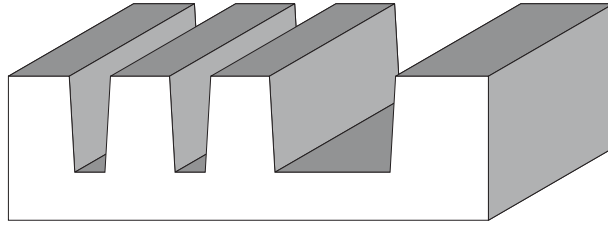

Utilities

BA 1096  
1-3/8" x 4"  
(Top of fence picket.)

BA 1176  
3"

Profile dimensions can be adjusted, please call for details.

Utilities

BA 1435  
1-1/2" x specified widths

BA 1434  
1-5/8" x specified widths

BA 1436  
1-3/4" x specified widths

BA 1457  
5/8" x 5-5/8"

Profile dimensions can be adjusted, please call for details.

Utilities

BA 1537A, B, C & D  
4-11/16" x 6-7/16"

BA 221B & C

Profile dimensions can be adjusted, please call for details.

Utilities

BA 1742  
3/4" x 2-1/2"

BA 1731  
3/4" x 7-1/4"

Profile dimensions can be adjusted, please call for details.