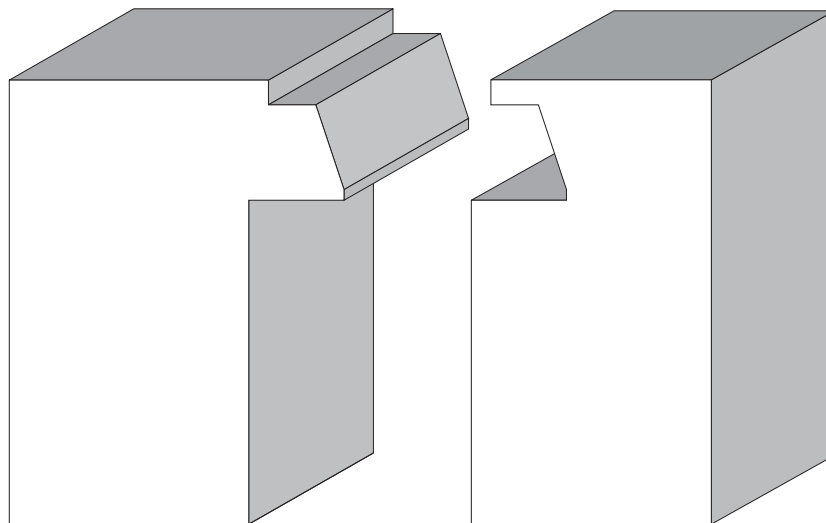

Style & Rails

BA 343A & B 1-3/8"  
BA 1148A & B 1-3/8" (For glass.)

BA 93A&B  
1-13/16"

BA 1064A & B  
1-3/4"

Profile dimensions can be adjusted, please call for details.

Style & Rails

BA 214A & B  
1-3/8"

BA 587A & B  
1-3/8"

BA 479A & B  
1-3/4"

Profile dimensions can be adjusted, please call for details.

Style & Rails

BA 1009A & B  
1-3/4"

BA 1056A & B  
2-5/16"

BA 1065 A & B  
1-3/4"

Profile dimensions can be adjusted, please call for details.

Style & Rails

BA 1127  
2"

BA 1128  
2"

BA 1132A  
1-3/4"

BA 1132B  
1-3/4"

Profile dimensions can be adjusted, please call for details.

Style & Rails

BA 1193 3/4"