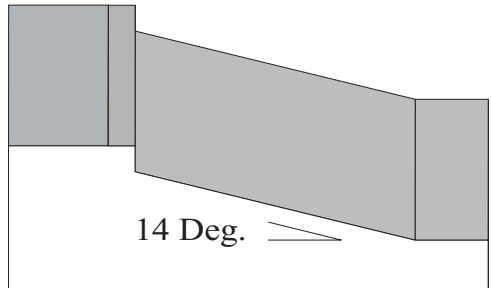

Style & Rails

BA 343A & B 1-3/8"  
BA 1148A & B 1-3/8" (For glass.)

BA 93A&B  
1-13/16"

BA 1064A & B  
1-3/4"

Profile dimensions can be adjusted, please call for details.

Style & Rails

BA 214A & B  
1-3/8"

BA 587A & B  
1-3/8"

BA 479A & B  
1-3/4"

Profile dimensions can be adjusted, please call for details.

Style & Rails

BA 1009A & B  
1-3/4"

BA 1056A & B  
2-5/16"

BA 1065 A & B  
1-3/4"

Profile dimensions can be adjusted, please call for details.

Style & Rails

BA 1127  
2"

BA 1128  
2"

BA 1132A  
1-3/4"

BA 1132B  
1-3/4"

Profile dimensions can be adjusted, please call for details.

Style & Rails

BA 1193 3/4"

1192A & B 3/4"

BA 1175A & B  
2-1/4"

Profile dimensions can be adjusted, please call for details.

Style & Rails

BA 1293A & B  
1/2"

BA 1320A & B  
1-3/8"

BA 1558A & B  
2-1/4"

Profile dimensions can be adjusted, please call for details.