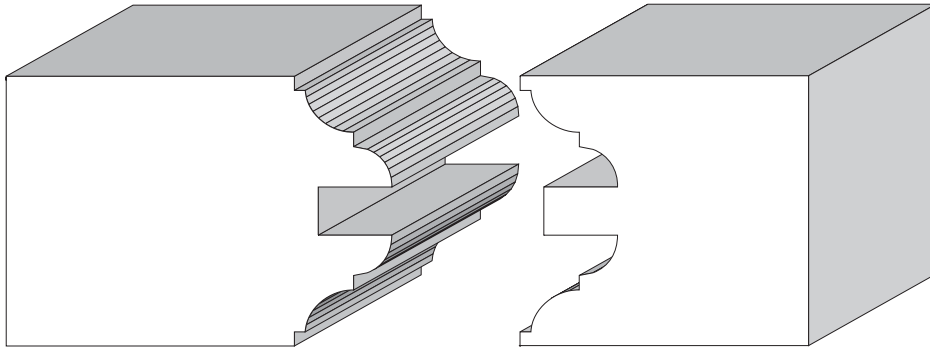

BA 104A & B  
1-3/8"

BA 257A & B  
1-3/4"

BA 332C & D  
1-3/4"

Profile dimensions can be adjusted, please call for details.

Style & Rails

BA 695  
2-1/4" x 2-1/2"

BA 1063A & B 1-3/4"

Profile dimensions can be adjusted, please call for details.

Style & Rails

BA 343A & B 1-3/8"  
BA 1148A & B 1-3/8" (For glass.)

BA 93A&B  
1-13/16"

BA 1064A & B  
1-3/4"

Profile dimensions can be adjusted, please call for details.

Style & Rails

BA 214A & B  
1-3/8"

BA 587A & B  
1-3/8"

BA 479A & B  
1-3/4"

Profile dimensions can be adjusted, please call for details.

Style & Rails

BA 1009A & B  
1-3/4"

BA 1056A & B  
2-5/16"

BA 1065 A & B  
1-3/4"

Profile dimensions can be adjusted, please call for details.