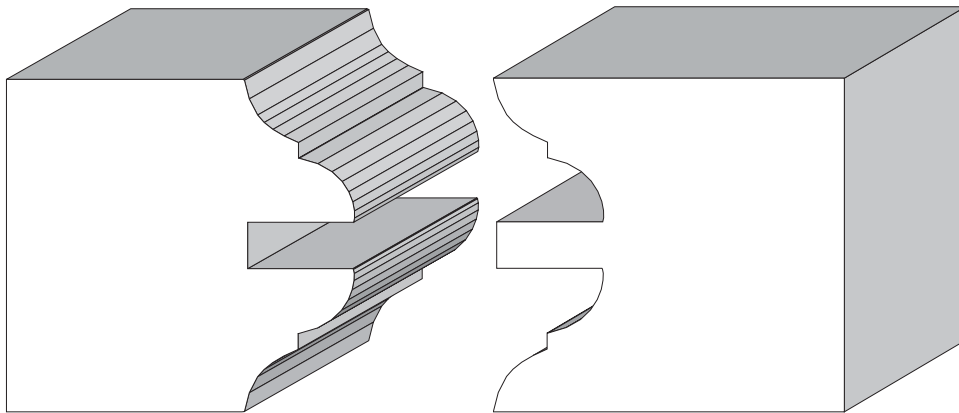

BA 104A & B  
1-3/8"

BA 257A & B  
1-3/4"

BA 332C & D  
1-3/4"

Profile dimensions can be adjusted, please call for details.

Style & Rails

BA 695  
2-1/4" x 2-1/2"

BA 1063A & B 1-3/4"

Profile dimensions can be adjusted, please call for details.

Style & Rails

BA 343A & B 1-3/8"  
BA 1148A & B 1-3/8" (For glass.)

BA 93A&B  
1-13/16"

BA 1064A & B  
1-3/4"

Profile dimensions can be adjusted, please call for details.

Style & Rails

BA 214A & B  
1-3/8"

BA 587A & B  
1-3/8"

BA 479A & B  
1-3/4"

Profile dimensions can be adjusted, please call for details.

Style & Rails

BA 1009A & B  
1-3/4"

BA 1056A & B  
2-5/16"

BA 1065 A & B  
1-3/4"

Profile dimensions can be adjusted, please call for details.