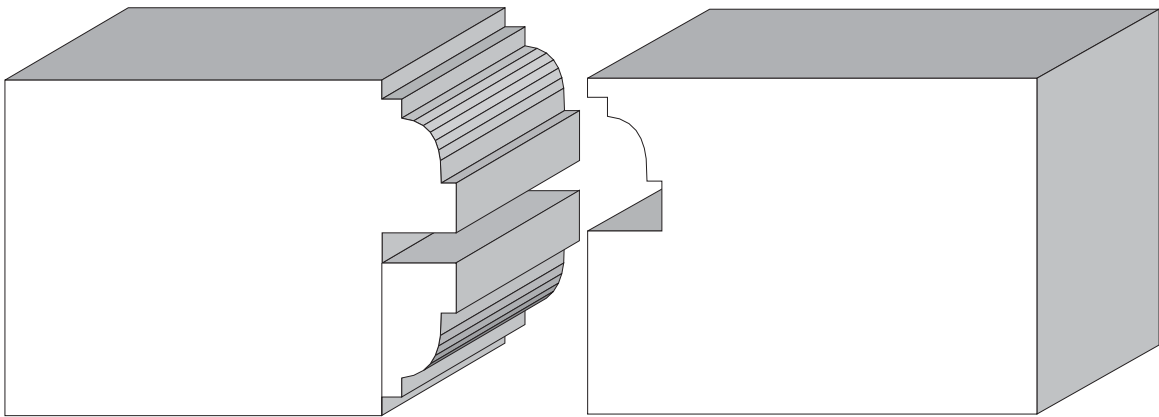

BA 104A & B  
1-3/8"

BA 257A & B  
1-3/4"

BA 332C & D  
1-3/4"

Profile dimensions can be adjusted, please call for details.

Style & Rails

BA 695  
2-1/4" x 2-1/2"

BA 1063A & B 1-3/4"

Profile dimensions can be adjusted, please call for details.

Style & Rails

BA 343A & B 1-3/8"  
BA 1148A & B 1-3/8" (For glass.)

BA 93A&B  
1-13/16"

BA 1064A & B  
1-3/4"

Profile dimensions can be adjusted, please call for details.

Style & Rails

BA 214A & B  
1-3/8"

BA 587A & B  
1-3/8"