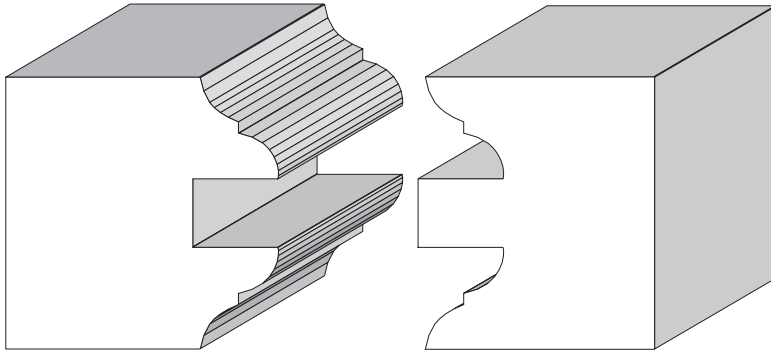

BA 104A & B  
1-3/8"

BA 257A & B  
1-3/4"

BA 332C & D  
1-3/4"

Profile dimensions can be adjusted, please call for details.

Style & Rails

BA 695  
2-1/4" x 2-1/2"

BA 1063A & B 1-3/4"

Profile dimensions can be adjusted, please call for details.

Style & Rails

BA 343A & B 1-3/8"  
BA 1148A & B 1-3/8" (For glass.)

BA 93A&B  
1-13/16"

BA 1064A & B  
1-3/4"

Profile dimensions can be adjusted, please call for details.

Style & Rails

BA 214A & B  
1-3/8"

BA 587A & B  
1-3/8"

BA 479A & B  
1-3/4"

Profile dimensions can be adjusted, please call for details.

Style & Rails

BA 1009A & B  
1-3/4"

BA 1056A & B  
2-5/16"

BA 1065 A & B  
1-3/4"

Profile dimensions can be adjusted, please call for details.