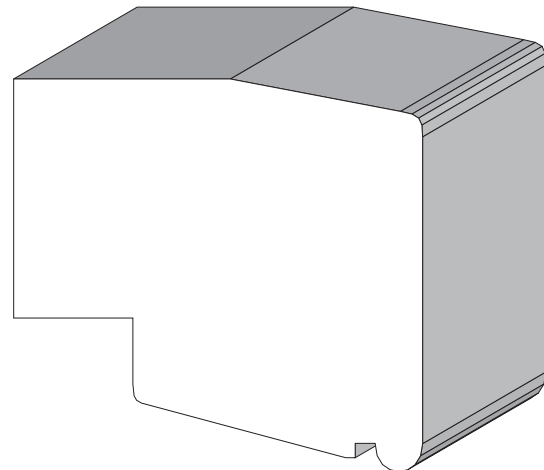

Stool Caps  
Sills & Headers

BA 833  
1-1/8" x 1-5/16"

BA 1039  
Section of window sill.

BA 360  
Section of window sill.

BA 1444  
5/8" x 1"

BA 783  
3/4" x 1-3/4"

Profile dimensions can be adjusted, please call for details.

Stool Caps  
Sills & Headers

BA 944  
1-1/4" x 4"

BA 945  
1" x 1-3/8"

BA 934  
1" x 1-1/4"

BA 579 5/8" x 1-5/8"  
BA 580 7/8" x 2-3/16"  
BA 581 13/16" x 3-11/16"

Profile dimensions can be adjusted, please call for details.

Stool Caps  
Sills & Headres

BA 1008  
11/16" x 1"

BA 251  
1-1/4" x 1-5/8"

BA 590  
1-1/8" x 2"

BA 1263  
2-1/8" x 2-1/16"

BA 514  
1" x 5-1/2"

Profile dimensions can be adjusted, please call for details.

Stool Caps  
Sills & Headers

BA 1625  
3/4" x 2-3/16"

BA 1691  
1-1/8"

BA 1543  
2-1/4" x 3-3/4"

Profile dimensions can be adjusted, please call for details.

Stool Caps  
Sills & Headers

BA 1646  
1-3/4" x 3"

BA 1648  
2" x 3-3/4"

Profile dimensions can be adjusted, please call for details.