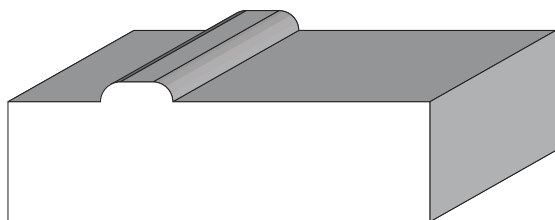

Stool Caps  
Sills & Headers

BA 833  
1-1/8" x 1-5/16"

BA 1039  
Section of window sill.

BA 360  
Section of window sill.

BA 1444  
5/8" x 1"

BA 783  
3/4" x 1-3/4"

Profile dimensions can be adjusted, please call for details.

Stool Caps  
Sills & Headers

BA 944  
1-1/4" x 4"

BA 945  
1" x 1-3/8"

BA 934  
1" x 1-1/4"

BA 579 5/8" x 1-5/8"  
BA 580 7/8" x 2-3/16"  
BA 581 13/16" x 3-11/16"

Profile dimensions can be adjusted, please call for details.

Stool Caps  
Sills & Headres

BA 1008  
11/16" x 1"

BA 251  
1-1/4" x 1-5/8"

BA 590  
1-1/8" x 2"

BA 1263  
2-1/8" x 2-1/16"

BA 514  
1" x 5-1/2"

Profile dimensions can be adjusted, please call for details.

Stool Caps  
Sills & Headers

BA 1625  
3/4" x 2-3/16"

BA 1691  
1-1/8"

BA 1543  
2-1/4" x 3-3/4"

Profile dimensions can be adjusted, please call for details.

Stool Caps  
Sills & Headers

BA 1646  
1-3/4" x 3"

BA 1648  
2" x 3-3/4"

Profile dimensions can be adjusted, please call for details.