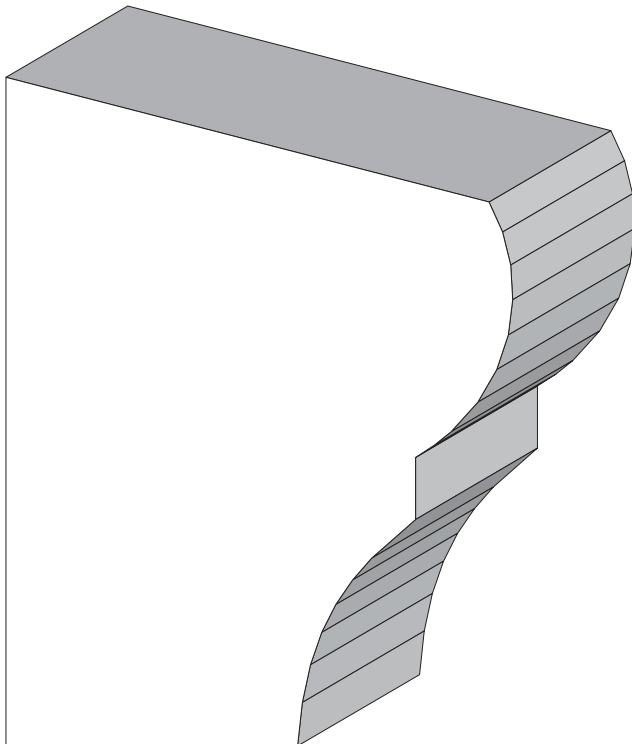

Stool Caps  
Sills & Headers

BA 833  
1-1/8" x 1-5/16"

BA 1039  
Section of window sill.

BA 360  
Section of window sill.

BA 1444  
5/8" x 1"

BA 783  
3/4" x 1-3/4"

Profile dimensions can be adjusted, please call for details.

Stool Caps  
Sills & Headers

BA 944  
1-1/4" x 4"

BA 945  
1" x 1-3/8"

BA 934  
1" x 1-1/4"

BA 579 5/8" x 1-5/8"  
BA 580 7/8" x 2-3/16"  
BA 581 13/16" x 3-11/16"

Profile dimensions can be adjusted, please call for details.

Stool Caps  
Sills & Headres

BA 1008  
11/16" x 1"

BA 251  
1-1/4" x 1-5/8"

BA 590  
1-1/8" x 2"

BA 1263  
2-1/8" x 2-1/16"

BA 514  
1" x 5-1/2"

Profile dimensions can be adjusted, please call for details.

Stool Caps  
Sills & Headers

BA 1625  
3/4" x 2-3/16"

BA 1691  
1-1/8"

BA 1543  
2-1/4" x 3-3/4"

Profile dimensions can be adjusted, please call for details.

Stool Caps  
Sills & Headers

BA 1646  
1-3/4" x 3"

BA 1648  
2" x 3-3/4"

Profile dimensions can be adjusted, please call for details.