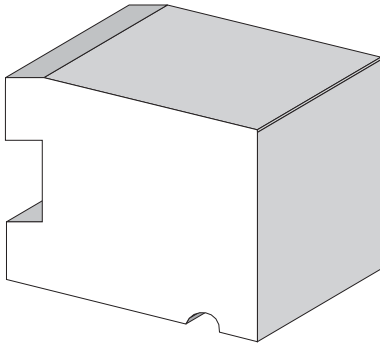

Stool Caps  
Sills & Headers

BA 833  
1-1/8" x 1-5/16"

BA 1039  
Section of window sill.

BA 360  
Section of window sill.

BA 1444  
5/8" x 1"

BA 783  
3/4" x 1-3/4"

Profile dimensions can be adjusted, please call for details.

Stool Caps  
Sills & Headers

BA 944  
1-1/4" x 4"

BA 945  
1" x 1-3/8"

BA 934  
1" x 1-1/4"

BA 579 5/8" x 1-5/8"  
BA 580 7/8" x 2-3/16"  
BA 581 13/16" x 3-11/16"

Profile dimensions can be adjusted, please call for details.

Stool Caps  
Sills & Headres

BA 1008  
11/16" x 1"

BA 251  
1-1/4" x 1-5/8"

BA 590  
1-1/8" x 2"

BA 1263  
2-1/8" x 2-1/16"

BA 514  
1" x 5-1/2"

Profile dimensions can be adjusted, please call for details.

Stool Caps  
Sills & Headers