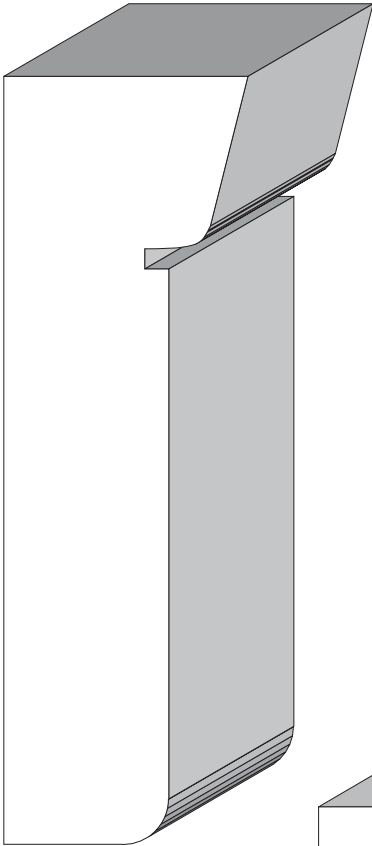

Stool Caps  
Sills & Headers

BA 833  
1-1/8" x 1-5/16"

BA 1039  
Section of window sill.

BA 360  
Section of window sill.

BA 1444  
5/8" x 1"

BA 783  
3/4" x 1-3/4"

Profile dimensions can be adjusted, please call for details.

Stool Caps  
Sills & Headers

BA 944  
1-1/4" x 4"

BA 945  
1" x 1-3/8"

BA 934  
1" x 1-1/4"

BA 579 5/8" x 1-5/8"  
BA 580 7/8" x 2-3/16"  
BA 581 13/16" x 3-11/16"

Profile dimensions can be adjusted, please call for details.

Stool Caps  
Sills & Headres

BA 1008  
11/16" x 1"

BA 251  
1-1/4" x 1-5/8"

BA 590  
1-1/8" x 2"

BA 1263  
2-1/8" x 2-1/16"

BA 514  
1" x 5-1/2"

Profile dimensions can be adjusted, please call for details.

Stool Caps  
Sills & Headers

BA 1625  
3/4" x 2-3/16"

BA 1691  
1-1/8"

BA 1543  
2-1/4" x 3-3/4"

Profile dimensions can be adjusted, please call for details.

Stool Caps  
Sills & Headers

BA 1646  
1-3/4" x 3"

BA 1648  
2" x 3-3/4"

Profile dimensions can be adjusted, please call for details.