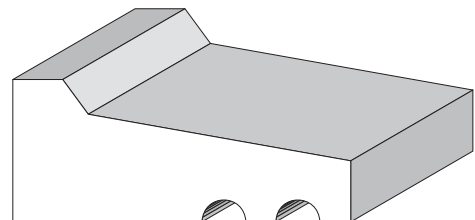

Stool Caps  
Sills & Headers

BA 833  
1-1/8" x 1-5/16"

BA 1039  
Section of window sill.

BA 360  
Section of window sill.

BA 1444  
5/8" x 1"

BA 783  
3/4" x 1-3/4"

Profile dimensions can be adjusted, please call for details.

Stool Caps  
Sills & Headers

BA 944  
1-1/4" x 4"

BA 945  
1" x 1-3/8"

BA 934  
1" x 1-1/4"

BA 579 5/8" x 1-5/8"  
BA 580 7/8" x 2-3/16"  
BA 581 13/16" x 3-11/16"

Profile dimensions can be adjusted, please call for details.

Stool Caps  
Sills & Headres

BA 1008  
11/16" x 1"

BA 251  
1-1/4" x 1-5/8"

BA 590  
1-1/8" x 2"

BA 1263  
2-1/8" x 2-1/16"

BA 514  
1" x 5-1/2"

Profile dimensions can be adjusted, please call for details.

Stool Caps  
Sills & Headers