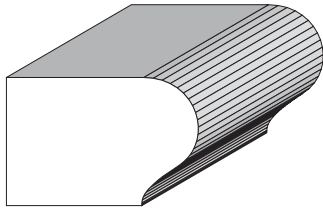

Stool Caps  
Sills & Headers

BA 833  
1-1/8" x 1-5/16"

BA 1039  
Section of window sill.

BA 360  
Section of window sill.

BA 1444  
5/8" x 1"

BA 783  
3/4" x 1-3/4"

Profile dimensions can be adjusted, please call for details.

Stool Caps  
Sills & Headers

BA 944  
1-1/4" x 4"

BA 945  
1" x 1-3/8"

BA 934  
1" x 1-1/4"

BA 579 5/8" x 1-5/8"  
BA 580 7/8" x 2-3/16"  
BA 581 13/16" x 3-11/16"

Profile dimensions can be adjusted, please call for details.

Stool Caps  
Sills & Headres

BA 1008  
11/16" x 1"

BA 251  
1-1/4" x 1-5/8"

BA 590  
1-1/8" x 2"

BA 1263  
2-1/8" x 2-1/16"

BA 514  
1" x 5-1/2"

Profile dimensions can be adjusted, please call for details.

Stool Caps  
Sills & Headers