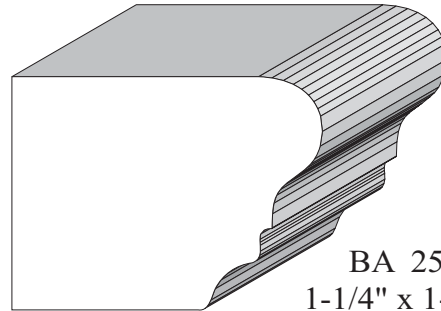

Stool Caps  
Sills & Headers

BA 833  
1-1/8" x 1-5/16"

BA 1039  
Section of window sill.

BA 360  
Section of window sill.

BA 1444  
5/8" x 1"

BA 783  
3/4" x 1-3/4"

Profile dimensions can be adjusted, please call for details.

Stool Caps  
Sills & Headers

BA 944  
1-1/4" x 4"

BA 945  
1" x 1-3/8"

BA 934  
1" x 1-1/4"

BA 579 5/8" x 1-5/8"  
BA 580 7/8" x 2-3/16"  
BA 581 13/16" x 3-11/16"

Profile dimensions can be adjusted, please call for details.

Stool Caps  
Sills & Headres

BA 1008  
11/16" x 1"

BA 251  
1-1/4" x 1-5/8"

BA 590  
1-1/8" x 2"

BA 1263  
2-1/8" x 2-1/16"

BA 514  
1" x 5-1/2"

Profile dimensions can be adjusted, please call for details.

Stool Caps  
Sills & Headers