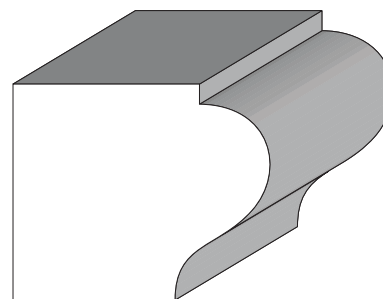

Stool Caps  
Sills & Headers

BA 833  
1-1/8" x 1-5/16"

BA 1039  
Section of window sill.

BA 360  
Section of window sill.

BA 1444  
5/8" x 1"

BA 783  
3/4" x 1-3/4"

Profile dimensions can be adjusted, please call for details.

Stool Caps  
Sills & Headers

BA 944  
1-1/4" x 4"

BA 945  
1" x 1-3/8"

BA 934  
1" x 1-1/4"

BA 579 5/8" x 1-5/8"  
BA 580 7/8" x 2-3/16"  
BA 581 13/16" x 3-11/16"

Profile dimensions can be adjusted, please call for details.

Stool Caps  
Sills & Headres

BA 1008  
11/16" x 1"

BA 251  
1-1/4" x 1-5/8"

BA 590  
1-1/8" x 2"

BA 1263  
2-1/8" x 2-1/16"

BA 514  
1" x 5-1/2"

Profile dimensions can be adjusted, please call for details.

Stool Caps  
Sills & Headers

BA 1625  
3/4" x 2-3/16"

BA 1691  
1-1/8"

BA 1543  
2-1/4" x 3-3/4"

Profile dimensions can be adjusted, please call for details.

Stool Caps  
Sills & Headers

BA 1646  
1-3/4" x 3"

BA 1648  
2" x 3-3/4"

Profile dimensions can be adjusted, please call for details.