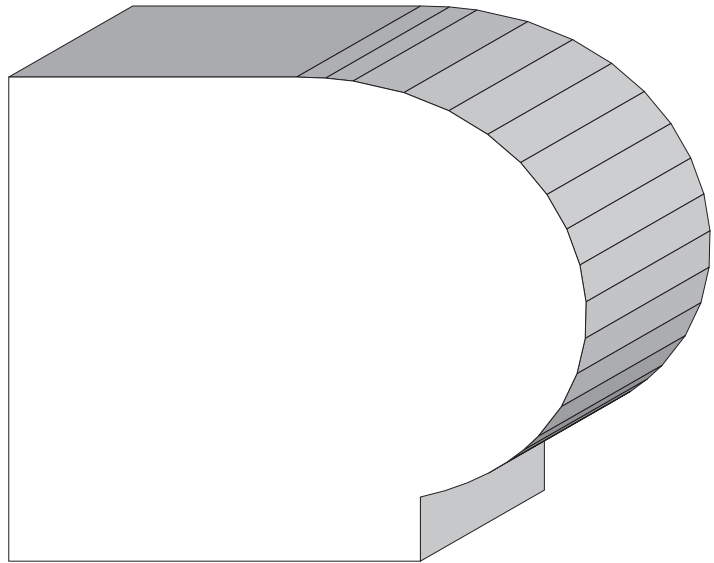

Stool Caps  
Sills & Headers

BA 833  
1-1/8" x 1-5/16"

BA 1039  
Section of window sill.

BA 360  
Section of window sill.

BA 1444  
5/8" x 1"

BA 783  
3/4" x 1-3/4"

Profile dimensions can be adjusted, please call for details.

Stool Caps  
Sills & Headers

BA 944  
1-1/4" x 4"

BA 945  
1" x 1-3/8"

BA 934  
1" x 1-1/4"

BA 579 5/8" x 1-5/8"  
BA 580 7/8" x 2-3/16"  
BA 581 13/16" x 3-11/16"

Profile dimensions can be adjusted, please call for details.

Stool Caps  
Sills & Headres

BA 1008  
11/16" x 1"

BA 251  
1-1/4" x 1-5/8"

BA 590  
1-1/8" x 2"

BA 1263  
2-1/8" x 2-1/16"

BA 514  
1" x 5-1/2"

Profile dimensions can be adjusted, please call for details.

Stool Caps  
Sills & Headers

BA 1625  
3/4" x 2-3/16"

BA 1691  
1-1/8"

BA 1543  
2-1/4" x 3-3/4"

Profile dimensions can be adjusted, please call for details.

Stool Caps  
Sills & Headers

BA 1646  
1-3/4" x 3"

BA 1648  
2" x 3-3/4"

Profile dimensions can be adjusted, please call for details.