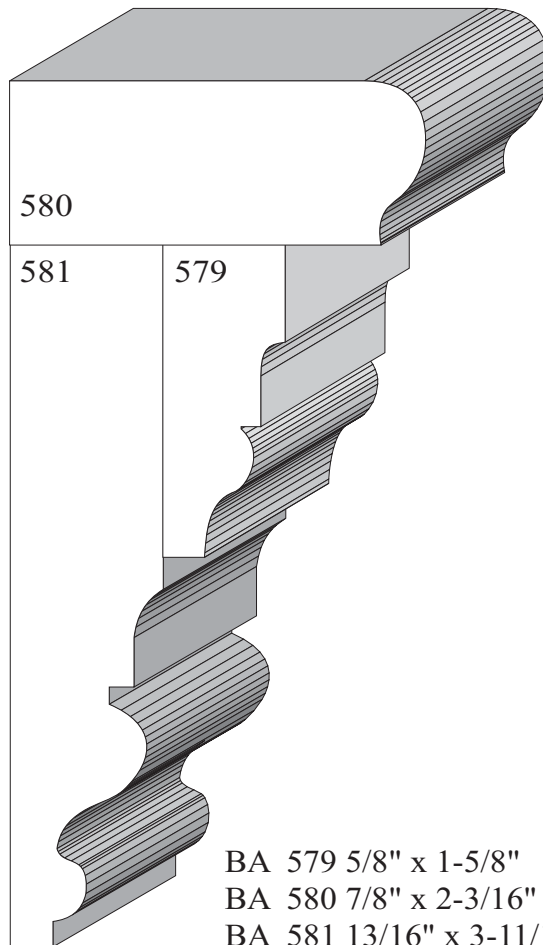

Stool Caps  
Sills & Headers

BA 833  
1-1/8" x 1-5/16"

BA 1039  
Section of window sill.

BA 360  
Section of window sill.

BA 1444  
5/8" x 1"

BA 783  
3/4" x 1-3/4"

Profile dimensions can be adjusted, please call for details.

Stool Caps  
Sills & Headers

BA 944  
1-1/4" x 4"

BA 945  
1" x 1-3/8"

BA 934  
1" x 1-1/4"

BA 579 5/8" x 1-5/8"  
BA 580 7/8" x 2-3/16"  
BA 581 13/16" x 3-11/16"

Profile dimensions can be adjusted, please call for details.

Stool Caps  
Sills & Headres

BA 1008  
11/16" x 1"

BA 251  
1-1/4" x 1-5/8"

BA 590  
1-1/8" x 2"

BA 1263  
2-1/8" x 2-1/16"

BA 514  
1" x 5-1/2"

Profile dimensions can be adjusted, please call for details.

Stool Caps  
Sills & Headers

BA 1625  
3/4" x 2-3/16"

BA 1691  
1-1/8"

BA 1543  
2-1/4" x 3-3/4"

Profile dimensions can be adjusted, please call for details.

Stool Caps  
Sills & Headers

BA 1646  
1-3/4" x 3"

BA 1648  
2" x 3-3/4"

Profile dimensions can be adjusted, please call for details.