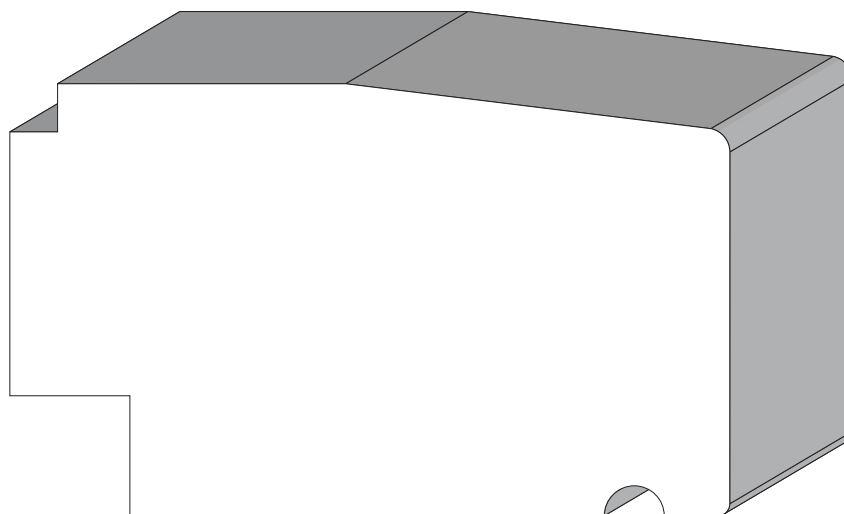

Stool Caps  
Sills & Headers

BA 833  
1-1/8" x 1-5/16"

BA 1039  
Section of window sill.

BA 360  
Section of window sill.

BA 1444  
5/8" x 1"

BA 783  
3/4" x 1-3/4"

Profile dimensions can be adjusted, please call for details.

Stool Caps  
Sills & Headers

BA 944  
1-1/4" x 4"

BA 945  
1" x 1-3/8"

BA 934  
1" x 1-1/4"

BA 579 5/8" x 1-5/8"  
BA 580 7/8" x 2-3/16"  
BA 581 13/16" x 3-11/16"

Profile dimensions can be adjusted, please call for details.

Stool Caps  
Sills & Headres

BA 1008  
11/16" x 1"

BA 251  
1-1/4" x 1-5/8"

BA 590  
1-1/8" x 2"

BA 1263  
2-1/8" x 2-1/16"

BA 514  
1" x 5-1/2"

Profile dimensions can be adjusted, please call for details.

Stool Caps  
Sills & Headers

BA 1625  
3/4" x 2-3/16"

BA 1691  
1-1/8"

BA 1543  
2-1/4" x 3-3/4"

Profile dimensions can be adjusted, please call for details.

Stool Caps  
Sills & Headers

BA 1646  
1-3/4" x 3"

BA 1648  
2" x 3-3/4"

Profile dimensions can be adjusted, please call for details.