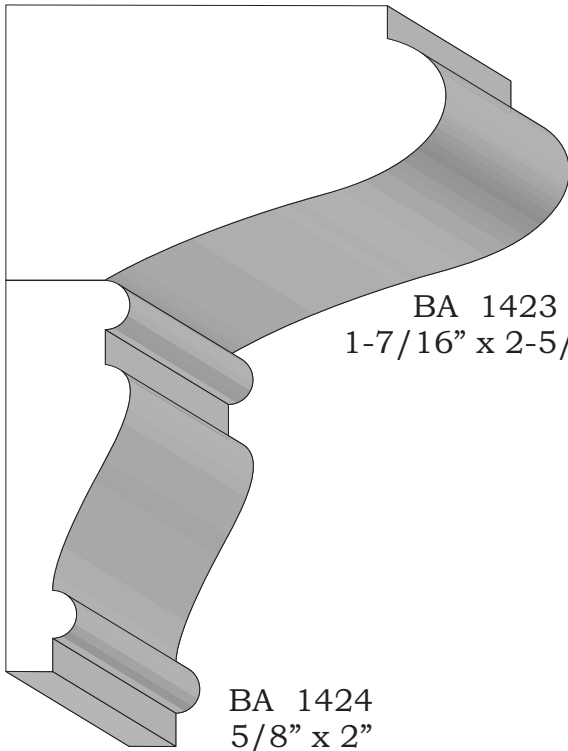

Mantel

269
15/16" x 4-9/16"

BA 883
2-1/2" x 5-3/4"

Profile dimensions can be adjusted, please call for details.

Mantel

BA 1753
1-3/4" x 5-3/16"

BA 1298
1-3/4" x 3-1/2"

BA 1299
2-1/8" x 3-1/2"

Profile dimensions can be adjusted, please call for details.

Mantel

BA 1423
1-7/16" x 2-5/16"

BA 1424
5/8" x 2"

BA 1428
1-3/4" x 4-7/8"

Profile dimensions can be adjusted, please call for details.

Mantel

BA 1466
1-3/4"

BA 1460
1-5/8" x 3-13/16"

Profile dimensions can be adjusted, please call for details.