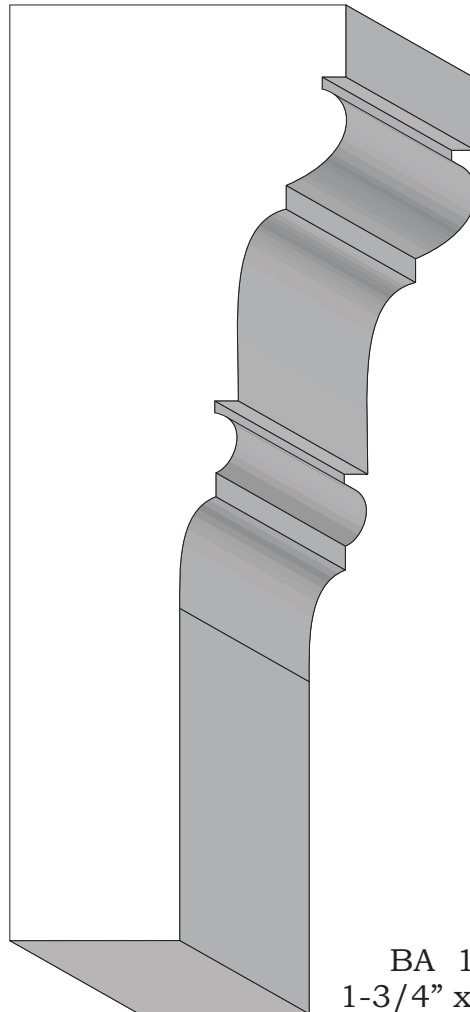

Mantel

269
15/16" x 4-9/16"

BA 883
2-1/2" x 5-3/4"

Profile dimensions can be adjusted, please call for details.

Mantel

BA 1753
1-3/4" x 5-3/16"

BA 1298
1-3/4" x 3-1/2"

BA 1299
2-1/8" x 3-1/2"

Profile dimensions can be adjusted, please call for details.

Mantel

BA 1423
1-7/16" x 2-5/16"

BA 1424
5/8" x 2"

BA 1428
1-3/4" x 4-7/8"

Profile dimensions can be adjusted, please call for details.

Mantel

BA 1466
1-3/4"

BA 1460
1-5/8" x 3-13/16"

Profile dimensions can be adjusted, please call for details.