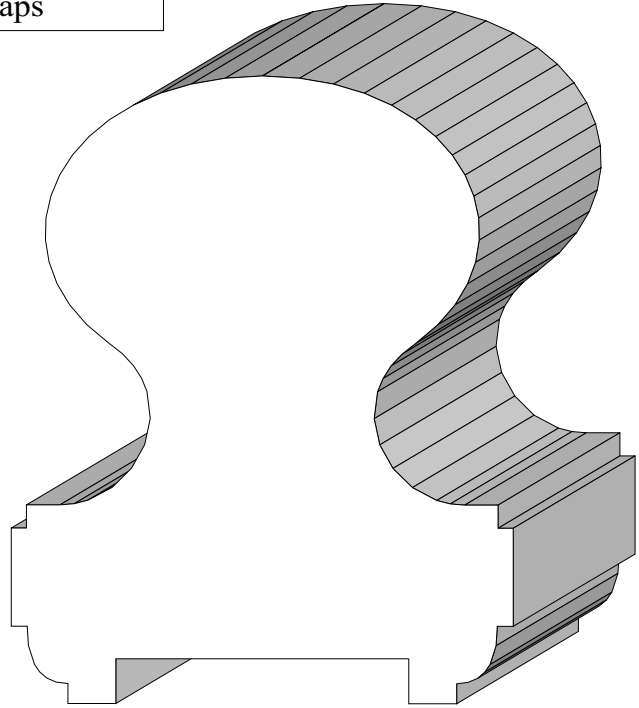

BA 798  
1-3/8" x 3-9/16"

Profile dimensions can be adjusted, please call for details.

Hand Rails &  
Caps

BA 569  
2-3/4" x 3-1/2"

BA 400  
2-13/16" x 4-3/8"

Profile dimensions can be adjusted, please call for details.

Hand Rails &  
Caps

BA 340A, B & C  
1-5/8" x up to 8"

BA 491 1-1/2" x 4-5/8"  
BA 347 1-1/2"

Profile dimensions can be adjusted, please call for details.

Hand Rails &  
Caps

BA 279  
3" x 2-1/2"

BA 961  
2-9/16" x 3-1/4"

BA 1051  
2-1/2" x 3-7/8"

BA 513  
2-5/8" x 3-1/2"

Profile dimensions can be adjusted, please call for details.

Hand Rails &  
Caps

BA 846  
3-1/8" x 3-1/2"

BA 496  
3-1/2" x 3"

Profile dimensions can be adjusted, please call for details.