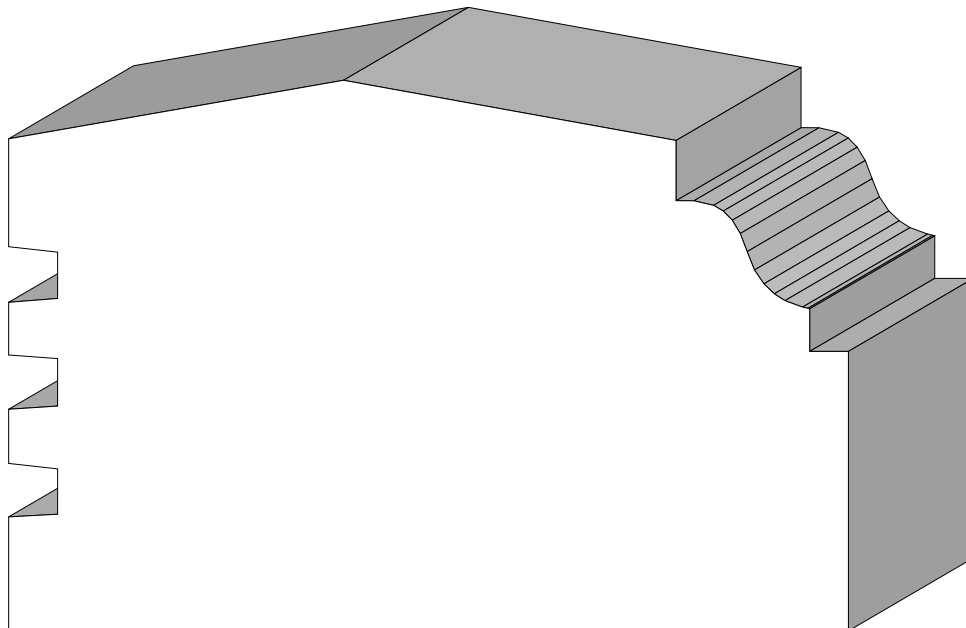

BA 798  
1-3/8" x 3-9/16"

Profile dimensions can be adjusted, please call for details.

Hand Rails &  
Caps

BA 569  
2-3/4" x 3-1/2"

BA 400  
2-13/16" x 4-3/8"

Profile dimensions can be adjusted, please call for details.

Hand Rails &  
Caps

BA 340A, B & C  
1-5/8" x up to 8"

BA 491 1-1/2" x 4-5/8"  
BA 347 1-1/2"

Profile dimensions can be adjusted, please call for details.

Hand Rails &  
Caps

BA 279  
3" x 2-1/2"

BA 961  
2-9/16" x 3-1/4"