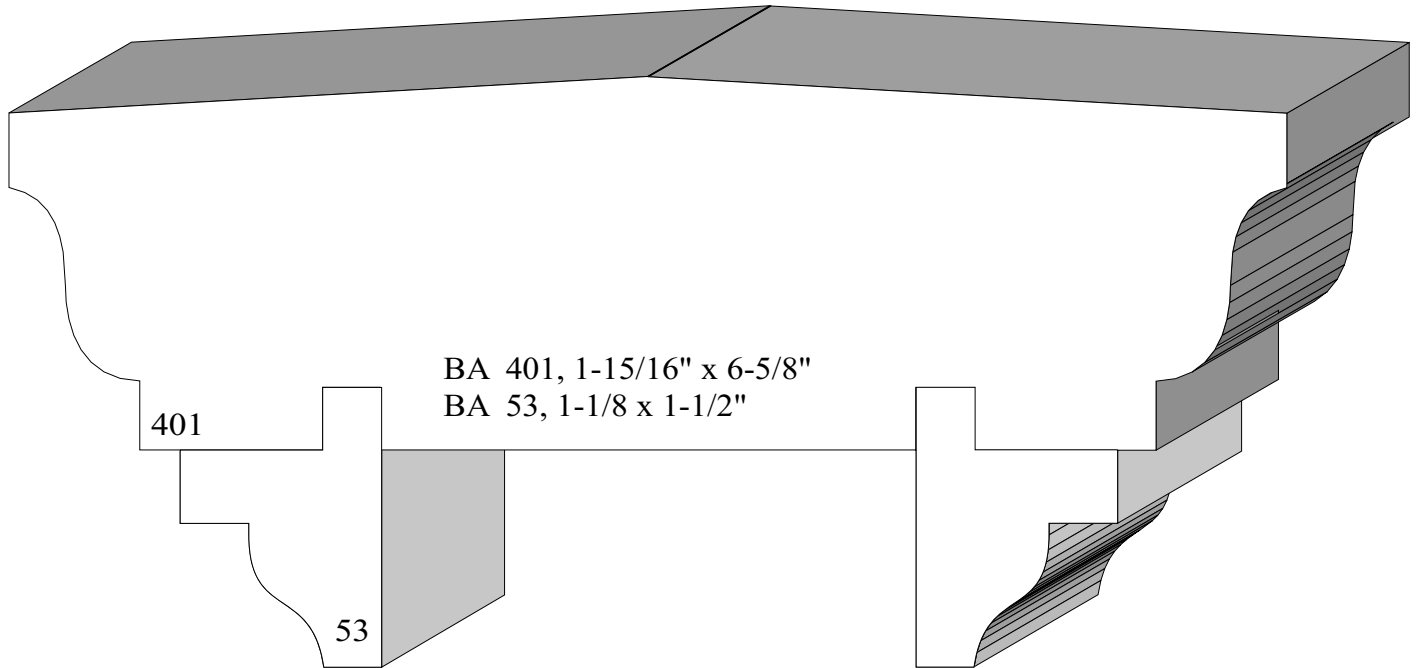

Profile dimensions can be adjusted, please call for details.

Hand Rails &  
Caps

BA 848  
1-5/16" x 2-3/4"

BA 767  
4-7/16" x 5-7/8"

Profile dimensions can be adjusted, please call for details.

Hand Rails &  
Caps

401

BA 401, 1-15/16" x 6-5/8"  
BA 53, 1-1/8" x 1-1/2"

53

301

283

BA 283 1-3/4"  
BA 313 3/4" x 1-5/16"  
BA 301 3-9/16" x 7-3/4"

313

Profile dimensions can be adjusted, please call for details.