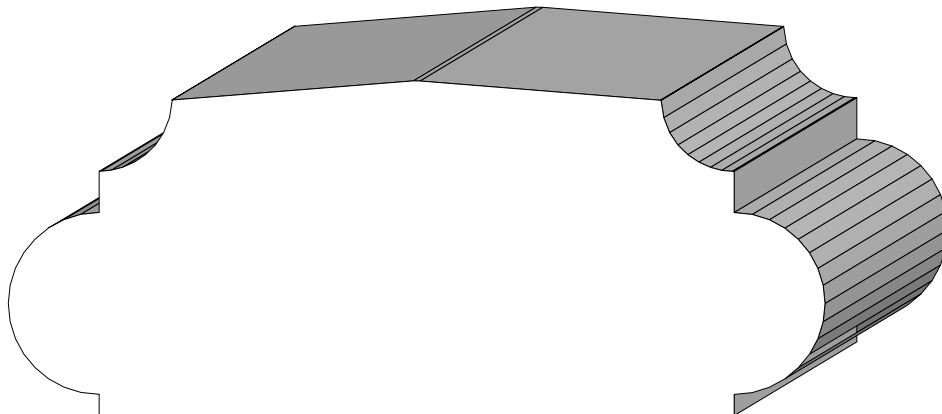

Hand Rails &  
Caps

BA 589  
2-1/2" x 3-9/16"

BA 714  
4-1/2" x 6-5/16"

Profile dimensions can be adjusted, please call for details.

Hand Rails &  
Caps

BA 1088 1-11/16" x 4"  
BA 562 Top

BA 952  
Cope for balusters.

BA 1091 Top  
BA 1092 1-3/4" x 4-1/4"

Profile dimensions can be adjusted, please call for details.

Hand Rails &  
Caps

BA 993 2-3/4" x 5-5/8"  
BA 562 Top

BA 992 2-5/8" x 5-5/8"  
BA 562 Top

Profile dimensions can be adjusted, please call for details.