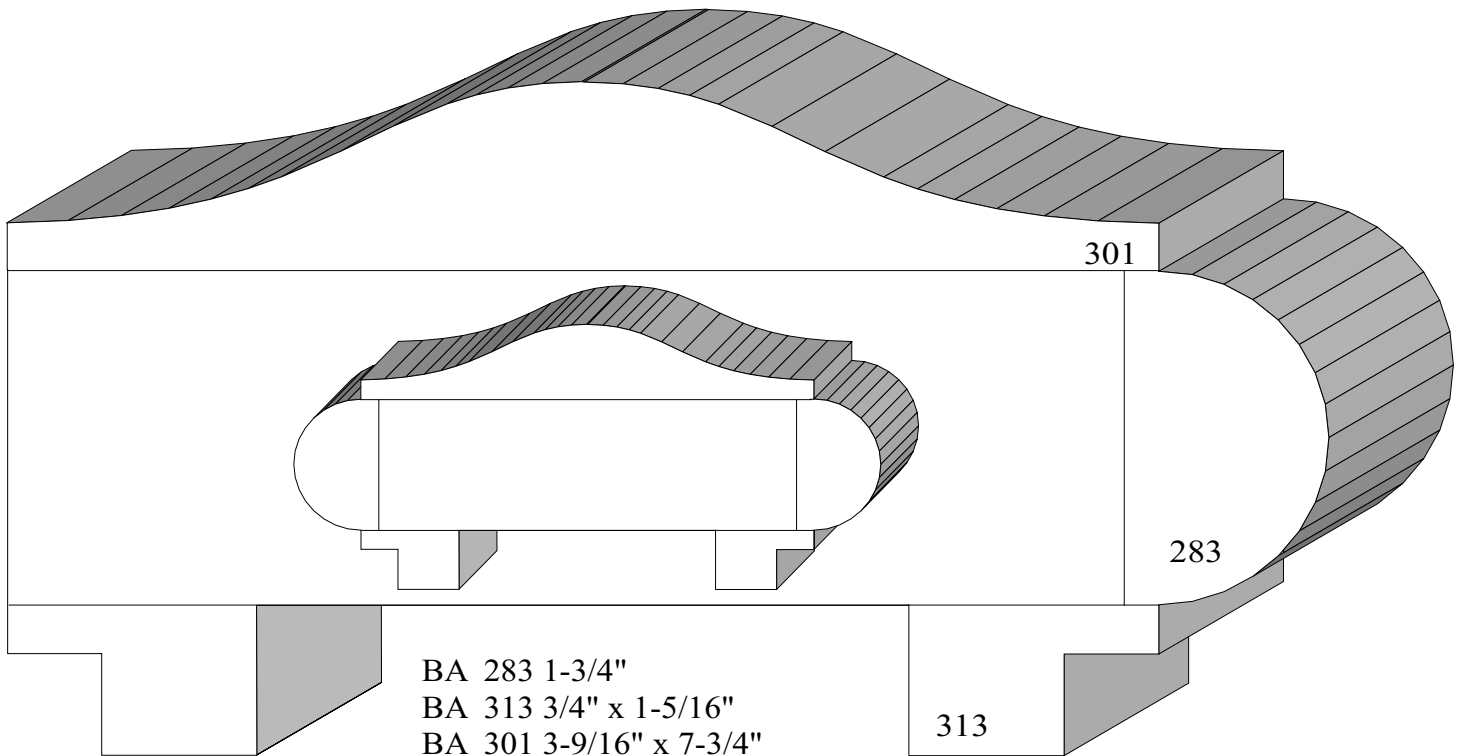

BA 58  
1-3/4" x 2-1/2"

BA 923  
1-1/2" x 2"

BA 180  
1-1/2" x 2-5/8"

BA 389  
2-11/16" x 2-5/8"

Profile dimensions can be adjusted, please call for details.

Hand Rails &  
Caps

BA 562  
1-1/4" x 6"

BA 379  
3-7/8" x 7-3/8"

Profile dimensions can be adjusted, please call for details.

Hand Rails &  
Caps

BA 848  
1-5/16" x 2-3/4"

BA 767  
4-7/16" x 5-7/8"

Profile dimensions can be adjusted, please call for details.

Hand Rails &  
Caps

401

BA 401, 1-15/16" x 6-5/8"  
BA 53, 1-1/8" x 1-1/2"

53

301

283

BA 283 1-3/4"  
BA 313 3/4" x 1-5/16"  
BA 301 3-9/16" x 7-3/4"

313

Profile dimensions can be adjusted, please call for details.