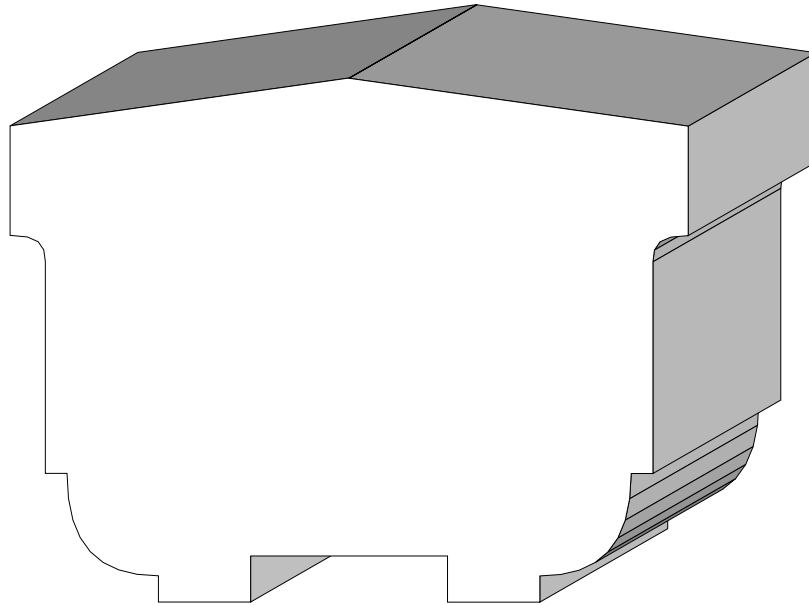

Hand Rails &  
Caps

BA 378  
1-1/4" x 3"

BA 305  
2-3/8" x 2-5/8"

BA 594  
2" x 3-3/8"

Profile dimensions can be adjusted, please call for details.

Hand Rails &  
Caps

BA 99  
1-5/16" x 3-7/16"

BA 497  
2-5/8" x 3"

BA 798  
1-3/8" x 3-9/16"

Profile dimensions can be adjusted, please call for details.

Hand Rails &  
Caps

BA 569  
2-3/4" x 3-1/2"

BA 400  
2-13/16" x 4-3/8"

Profile dimensions can be adjusted, please call for details.