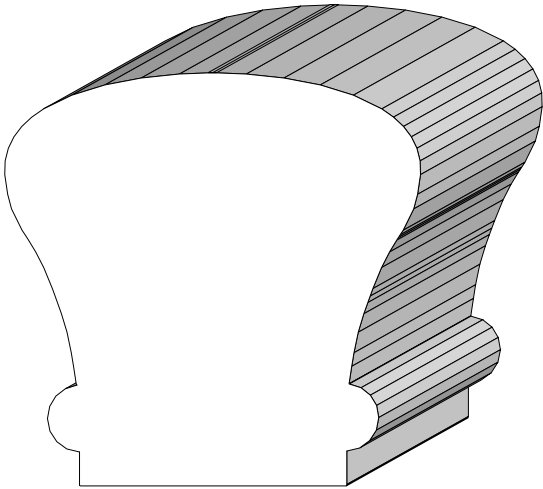

BA 1051  
2-1/2" x 3-7/8"

BA 513  
2-5/8" x 3-1/2"

Profile dimensions can be adjusted, please call for details.

Hand Rails &  
Caps

BA 846  
3-1/8" x 3-1/2"

BA 496  
3-1/2" x 3"

Profile dimensions can be adjusted, please call for details.

Hand Rails &  
Caps

852  
2-1/8" x 2-5/16"

*95A Bending*

95B  
2" x 1-7/8"

Profile dimensions can be adjusted, please call for details.

Hand Rails &  
Caps

BA 127  
2-1/8" x 2-1/8"

BA 76  
2-7/16" x 2-1/2"

BA 636  
2-1/4" x 2-3/8"

BA 472  
2-3/8" x 2-1/4"

Profile dimensions can be adjusted, please call for details.

Hand Rails &  
Caps

BA 605  
1" x 1-7/8"

BA 337  
1-1/2" x 3-1/4"

BA 119  
1-11/16" x 5-7/16"

Profile dimensions can be adjusted, please call for details.