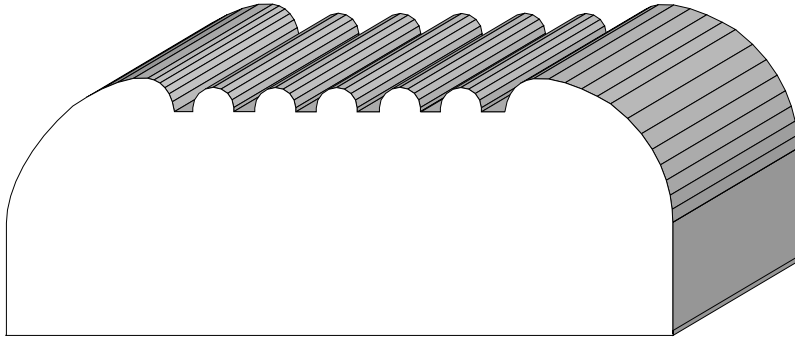

Hand Rails &  
Caps

BA 378  
1-1/4" x 3"

BA 305  
2-3/8" x 2-5/8"

BA 594  
2" x 3-3/8"

Profile dimensions can be adjusted, please call for details.

Hand Rails &  
Caps

BA 99  
1-5/16" x 3-7/16"

BA 497  
2-5/8" x 3"

BA 798  
1-3/8" x 3-9/16"

Profile dimensions can be adjusted, please call for details.

Hand Rails &  
Caps

BA 569  
2-3/4" x 3-1/2"

BA 400  
2-13/16" x 4-3/8"

Profile dimensions can be adjusted, please call for details.