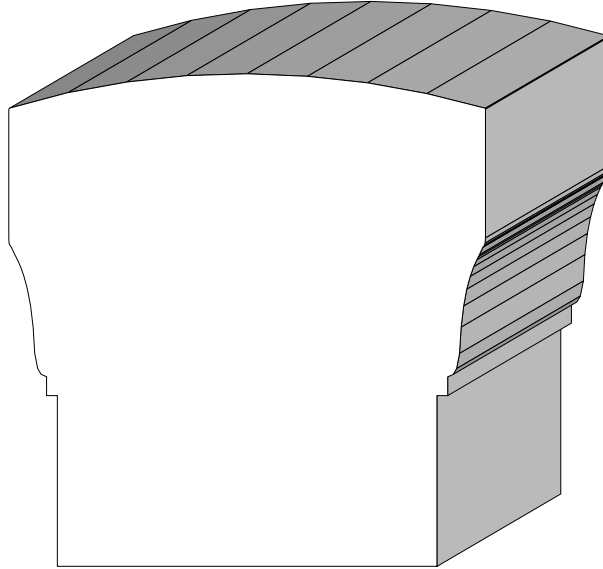

Hand Rails &
Caps

BA 1105 2-1/2" x 2-1/2"
BA 688 Top