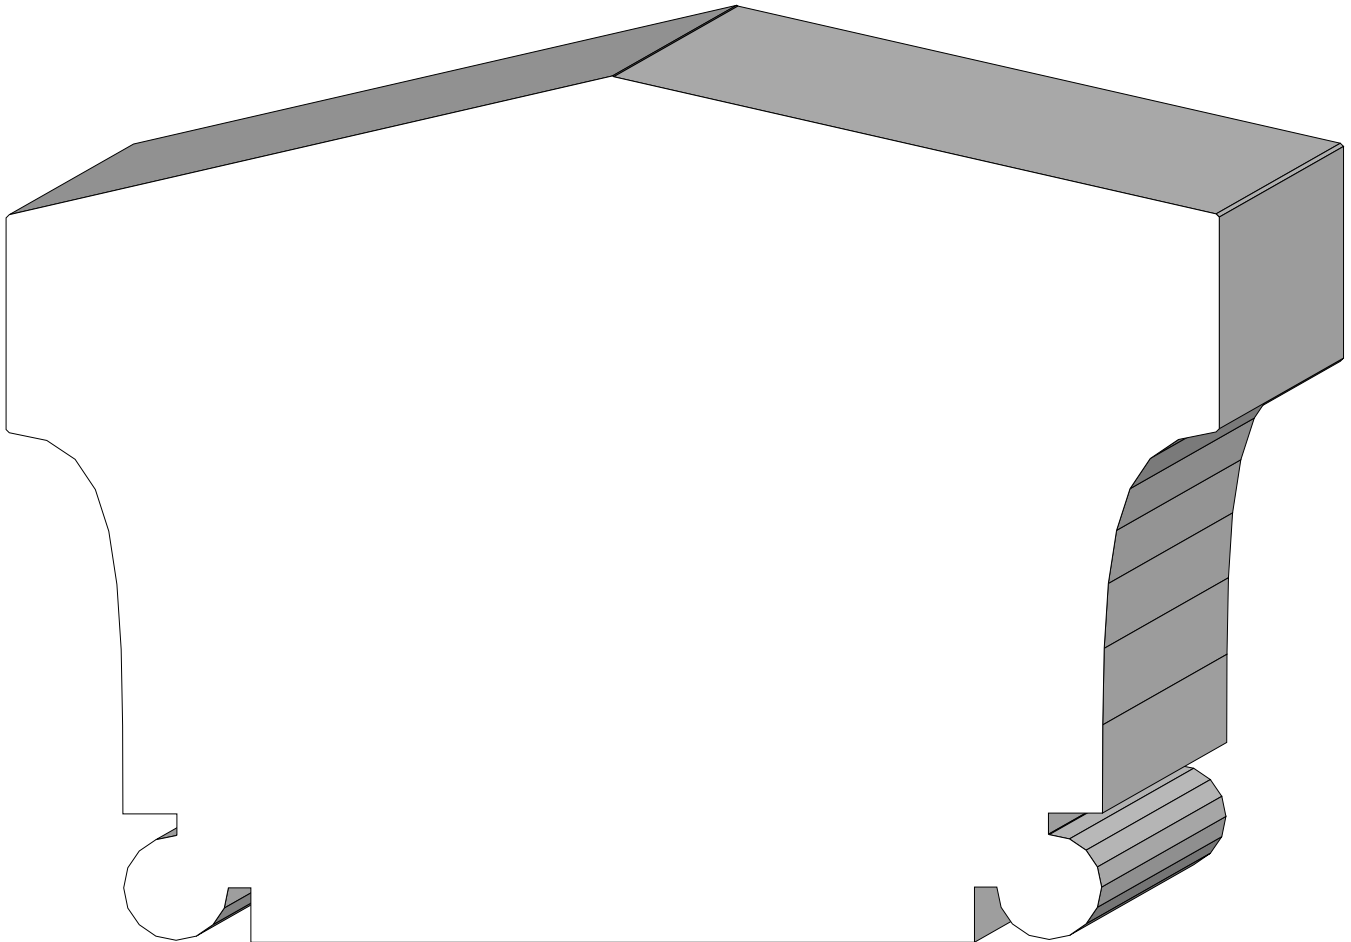

BA 714
4-1/2" x 6-5/16"

Profile dimensions can be adjusted, please call for details.