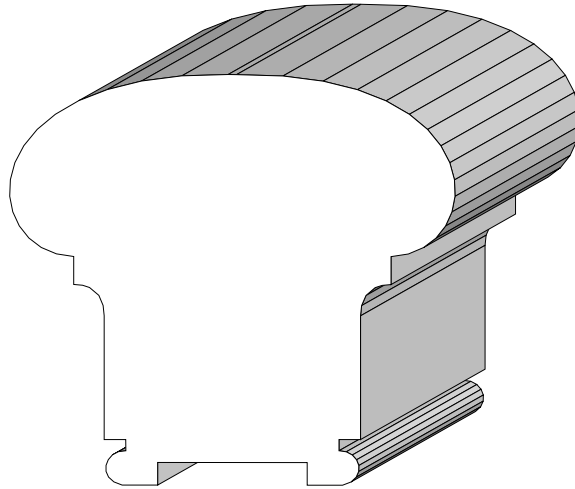

Hand Rails &  
Caps

BA 340A, B & C  
1-5/8" x up to 8"

BA 491 1-1/2" x 4-5/8"  
BA 347 1-1/2"

Profile dimensions can be adjusted, please call for details.

Hand Rails &  
Caps

BA 279  
3" x 2-1/2"

BA 961  
2-9/16" x 3-1/4"

BA 1051  
2-1/2" x 3-7/8"

BA 513  
2-5/8" x 3-1/2"

Profile dimensions can be adjusted, please call for details.

Hand Rails &  
Caps

BA 846  
3-1/8" x 3-1/2"

BA 496  
3-1/2" x 3"

Profile dimensions can be adjusted, please call for details.

Hand Rails &  
Caps

852  
2-1/8" x 2-5/16"

*95A Bending*

95B  
2" x 1-7/8"

Profile dimensions can be adjusted, please call for details.

Hand Rails &  
Caps

BA 127  
2-1/8" x 2-1/8"

BA 76  
2-7/16" x 2-1/2"