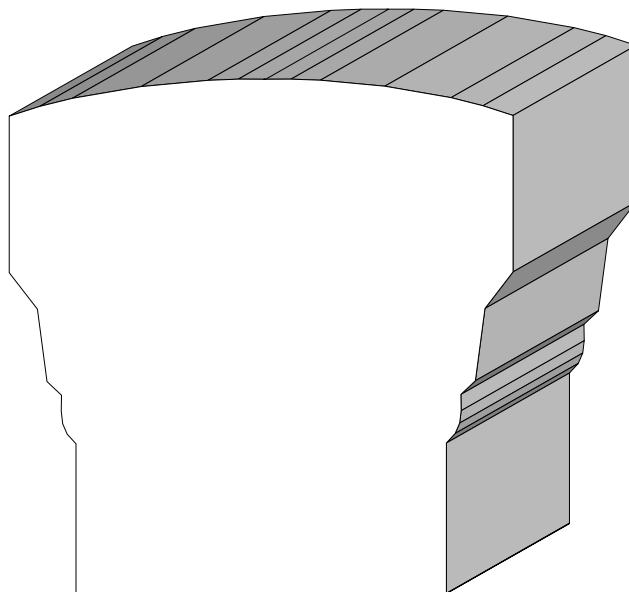

Profile dimensions can be adjusted, please call for details.

Hand Rails &  
Caps

BA 137  
2-3/8" x 4-1/8"

BA 903 2-1/2" x 5"  
BA 301 Top

Profile dimensions can be adjusted, please call for details.

Hand Rails &  
Caps

BA 58  
1-3/4" x 2-1/2"

BA 923  
1-1/2" x 2"

BA 180  
1-1/2" x 2-5/8"

BA 389  
2-11/16" x 2-5/8"

Profile dimensions can be adjusted, please call for details.

Hand Rails &  
Caps

BA 562  
1-1/4" x 6"

BA 379  
3-7/8" x 7-3/8"