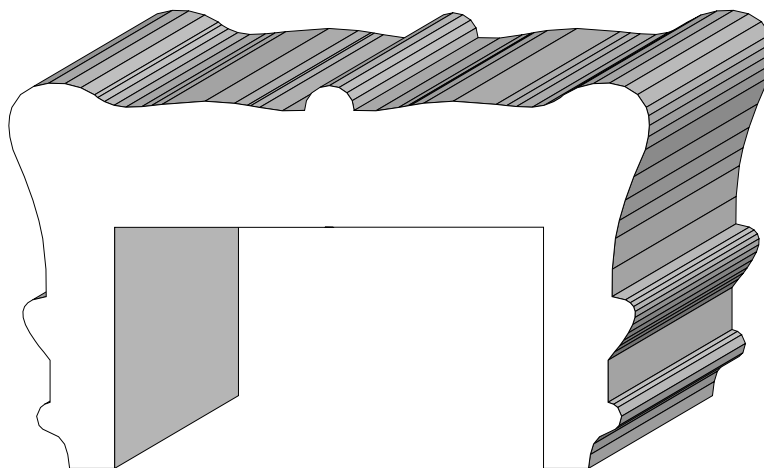

Hand Rails &  
Caps

BA 378  
1-1/4" x 3"

BA 305  
2-3/8" x 2-5/8"

BA 594  
2" x 3-3/8"

Profile dimensions can be adjusted, please call for details.

Hand Rails &  
Caps

BA 99  
1-5/16" x 3-7/16"

BA 497  
2-5/8" x 3"

BA 798  
1-3/8" x 3-9/16"

Profile dimensions can be adjusted, please call for details.

Hand Rails &  
Caps

BA 569  
2-3/4" x 3-1/2"

BA 400  
2-13/16" x 4-3/8"

Profile dimensions can be adjusted, please call for details.