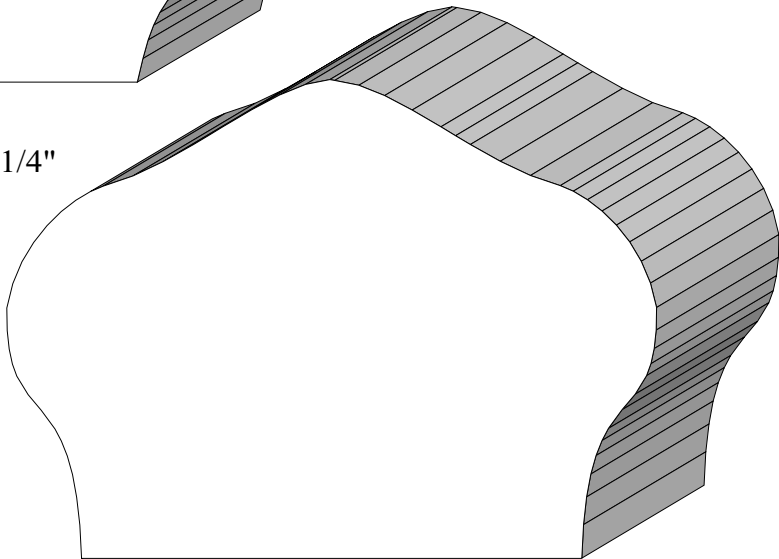

BA 201  
2-7/8" x 5-1/16"

Profile dimensions can be adjusted, please call for details.

Hand Rails & Caps

BA 719  
1-9/16" x 3-1/16"

BA 744  
1-3/4" x 2-5/8"

BA 1050  
1-13/16" x 3-1/4"

BA 110  
2-1/2" x 3-3/8"

Profile dimensions can be adjusted, please call for details.

Hand Rails &  
Caps

BA 137  
2-3/8" x 4-1/8"

BA 903 2-1/2" x 5"  
BA 301 Top

Profile dimensions can be adjusted, please call for details.

Hand Rails &  
Caps