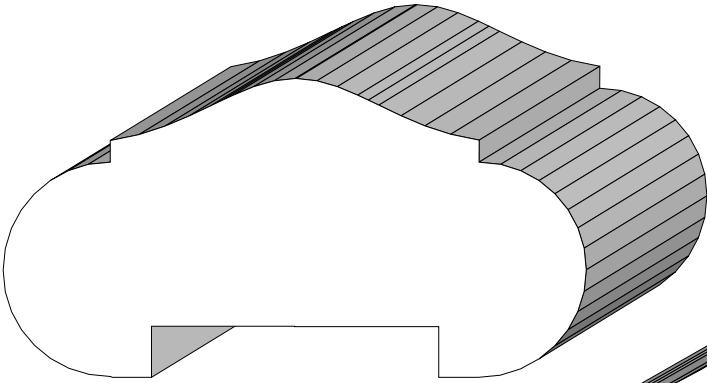

BA 636  
2-1/4" x 2-3/8"

BA 472  
2-3/8" x 2-1/4"

Profile dimensions can be adjusted, please call for details.

Hand Rails &  
Caps

BA 605  
1" x 1-7/8"

BA 337  
1-1/2" x 3-1/4"

BA 119  
1-11/16" x 5-7/16"

Profile dimensions can be adjusted, please call for details.

Hand Rails &  
Caps

BA 326  
1-1/4" x 2-1/4"

*195 Bending*

195A  
1-11/16" x 2-5/8"

Profile dimensions can be adjusted, please call for details.

Hand Rails &  
Caps

BA 377  
1-9/16" x 2-9/16"

BA 850  
1-3/4" x 2-3/4"

BA 201  
2-7/8" x 5-1/16"

Profile dimensions can be adjusted, please call for details.

Hand Rails & Caps

BA 719  
1-9/16" x 3-1/16"

BA 744  
1-3/4" x 2-5/8"

BA 1050  
1-13/16" x 3-1/4"

BA 110  
2-1/2" x 3-3/8"