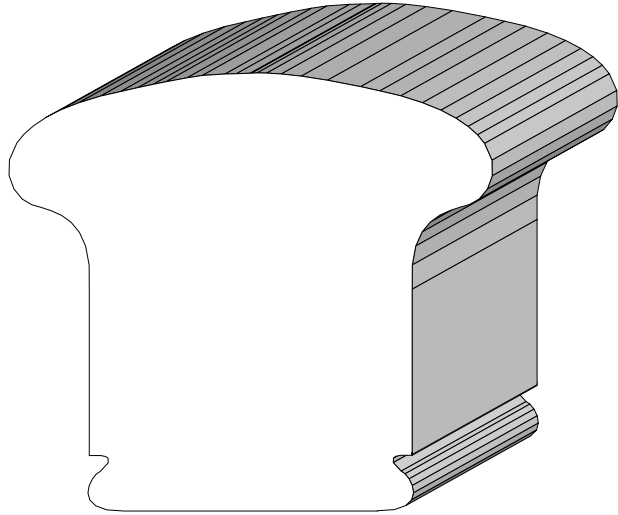

BA 1051  
2-1/2" x 3-7/8"

BA 513  
2-5/8" x 3-1/2"

Profile dimensions can be adjusted, please call for details.

Hand Rails &  
Caps

BA 846  
3-1/8" x 3-1/2"

BA 496  
3-1/2" x 3"

Profile dimensions can be adjusted, please call for details.

Hand Rails &  
Caps

852  
2-1/8" x 2-5/16"

*95A Bending*

95B  
2" x 1-7/8"

Profile dimensions can be adjusted, please call for details.

Hand Rails &  
Caps

BA 127  
2-1/8" x 2-1/8"

BA 76  
2-7/16" x 2-1/2"

BA 636  
2-1/4" x 2-3/8"

BA 472  
2-3/8" x 2-1/4"

Profile dimensions can be adjusted, please call for details.

Hand Rails &  
Caps

BA 605  
1" x 1-7/8"

BA 337  
1-1/2" x 3-1/4"

BA 119  
1-11/16" x 5-7/16"

Profile dimensions can be adjusted, please call for details.