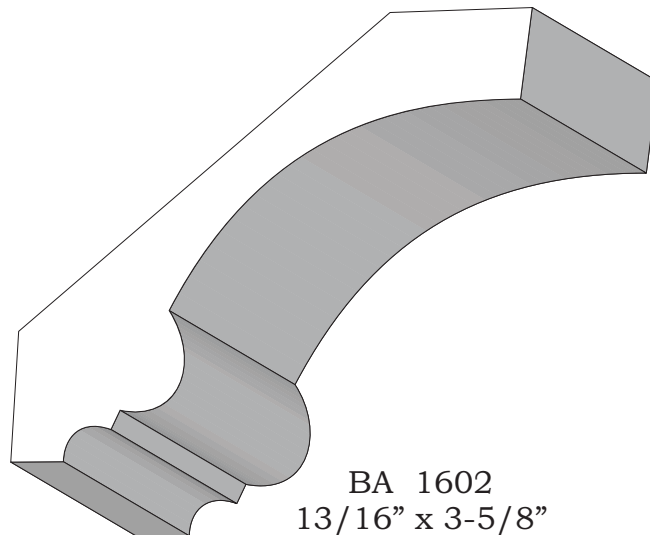

Profile dimensions can be adjusted, please call for details.

Coves

BA 1497
1-5/16" x 4"

BA 1533
2" x 3"

BA 1502
2-3/8" x 4"

BA 1547
1-1/2" x 1-3/4"

Profile dimensions can be adjusted, please call for details.

Coves

BA 1525
2-1/4" x 7-1/2"

BA 1527
1-1/2" x 3-1/2"

Profile dimensions can be adjusted, please call for details.

Coves

BA 1567
1/2" x 3/4"

BA 1566
3/4" x 1"

BA 1594A & B
3/4"

BA 1606
7/8" x 2-3/4"

BA 1602
13/16" x 3-5/8"

Profile dimensions can be adjusted, please call for details.

Coves

BA 1679
1-5/16" x 4-1/2"

BA 1661A, B & C
1" x 2-7/8"

BA 1655 A & B
1-3/4" x 3-3/8"

Profile dimensions can be adjusted, please call for details.