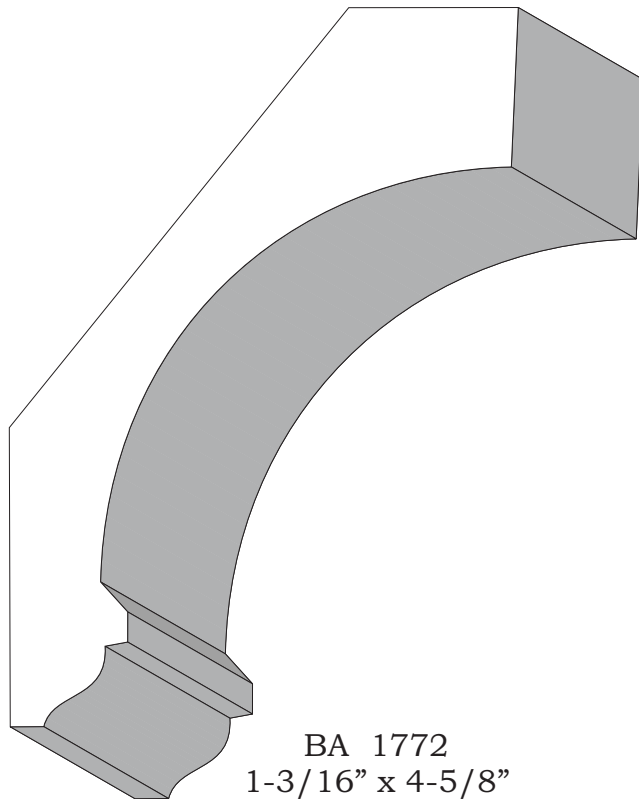

Coves

BA 1663
1-1/16" x 4-5/16"

BA 1120 & BA 1121
1-1/4" x 6-9/16"

Profile dimensions can be adjusted, please call for details.

Coves

BA 1817
1-13/16" x 5-11/16"

BA 1688
1-1/2" x 6"

Profile dimensions can be adjusted, please call for details.

Coves

BA 1773
1-3/4" x 4-13/16"

BA 1689
1-1/4" x 4-13/16"

Profile dimensions can be adjusted, please call for details.

Coves

BA 1686
13/16" x 3-1/2"

BA 1687
1" x 3-15/16"

BA 1772
1-3/16" x 4-5/8"

Profile dimensions can be adjusted, please call for details.

Coves

BA 1721
7/8" x 1-1/2"

BA 1762
1-1/4" x 2-1/16"

BA 1732
15/16" x 3-1/8"

BA 1764
1-3/4" x 3"

Profile dimensions can be adjusted, please call for details.