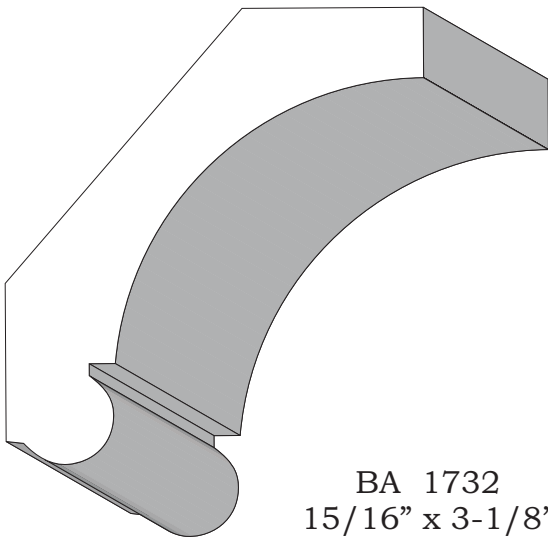

Coves

BA 1773
1-3/4" x 4-13/16"

BA 1689
1-1/4" x 4-13/16"

Profile dimensions can be adjusted, please call for details.

Coves

BA 1686
13/16" x 3-1/2"

BA 1687
1" x 3-15/16"

BA 1772
1-3/16" x 4-5/8"

Profile dimensions can be adjusted, please call for details.

Coves

BA 1721
7/8" x 1-1/2"

BA 1762
1-1/4" x 2-1/16"

BA 1732
15/16" x 3-1/8"

BA 1764
1-3/4" x 3"

Profile dimensions can be adjusted, please call for details.

Coves

BA 1778
5/8" x 1-1/4"

BA 1826
5/8" x 7/8"

BA 1707
1" x 1"

BA 1777
11/16" x 1"

BA 1830
3/8" x 15/16"

BA 1775
3/4" x 1-13/16"

BA 1706
3/4" x 2-5/8"

Profile dimensions can be adjusted, please call for details.