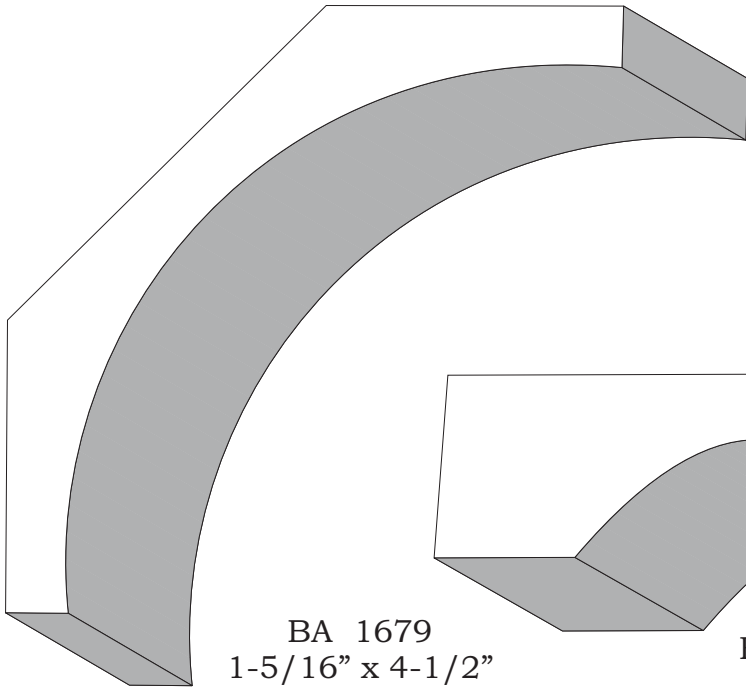

Coves

BA 1525
2-1/4" x 7-1/2"

BA 1527
1-1/2" x 3-1/2"

Profile dimensions can be adjusted, please call for details.

Coves

BA 1567
1/2" x 3/4"

BA 1566
3/4" x 1"

BA 1594A & B
3/4"

BA 1606
7/8" x 2-3/4"

BA 1602
13/16" x 3-5/8"

Profile dimensions can be adjusted, please call for details.

Coves

BA 1679
1-5/16" x 4-1/2"

BA 1661A, B & C
1" x 2-7/8"

BA 1655 A & B
1-3/4" x 3-3/8"

Profile dimensions can be adjusted, please call for details.

Coves

BA 1663
1-1/16" x 4-5/16"

BA 1120 & BA 1121
1-1/4" x 6-9/16"

Profile dimensions can be adjusted, please call for details.

Coves

BA 1817
1-13/16" x 5-11/16"

BA 1688
1-1/2" x 6"

Profile dimensions can be adjusted, please call for details.