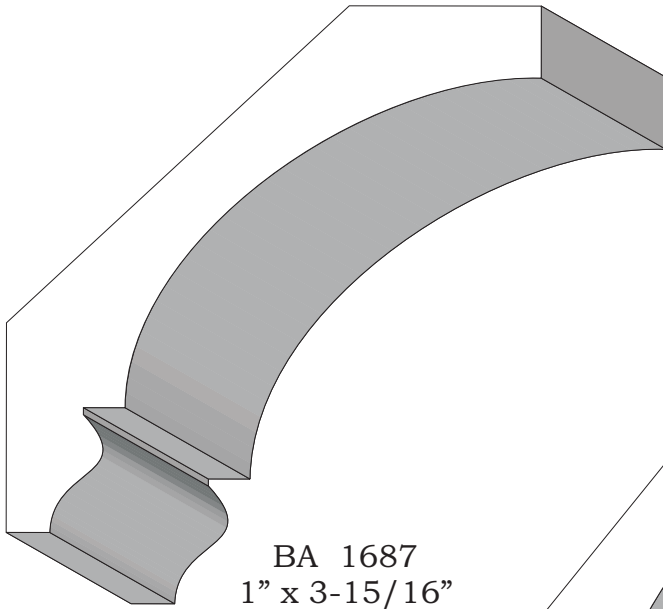

Coves

BA 1663
1-1/16" x 4-5/16"

BA 1120 & BA 1121
1-1/4" x 6-9/16"

Profile dimensions can be adjusted, please call for details.

Coves

BA 1817
1-13/16" x 5-11/16"

BA 1688
1-1/2" x 6"

Profile dimensions can be adjusted, please call for details.

Coves

BA 1773
1-3/4" x 4-13/16"

BA 1689
1-1/4" x 4-13/16"

Profile dimensions can be adjusted, please call for details.

Coves

BA 1686
13/16" x 3-1/2"

BA 1687
1" x 3-15/16"

BA 1772
1-3/16" x 4-5/8"

Profile dimensions can be adjusted, please call for details.

Coves

BA 1721
7/8" x 1-1/2"

BA 1762
1-1/4" x 2-1/16"

BA 1732
15/16" x 3-1/8"

BA 1764
1-3/4" x 3"

Profile dimensions can be adjusted, please call for details.