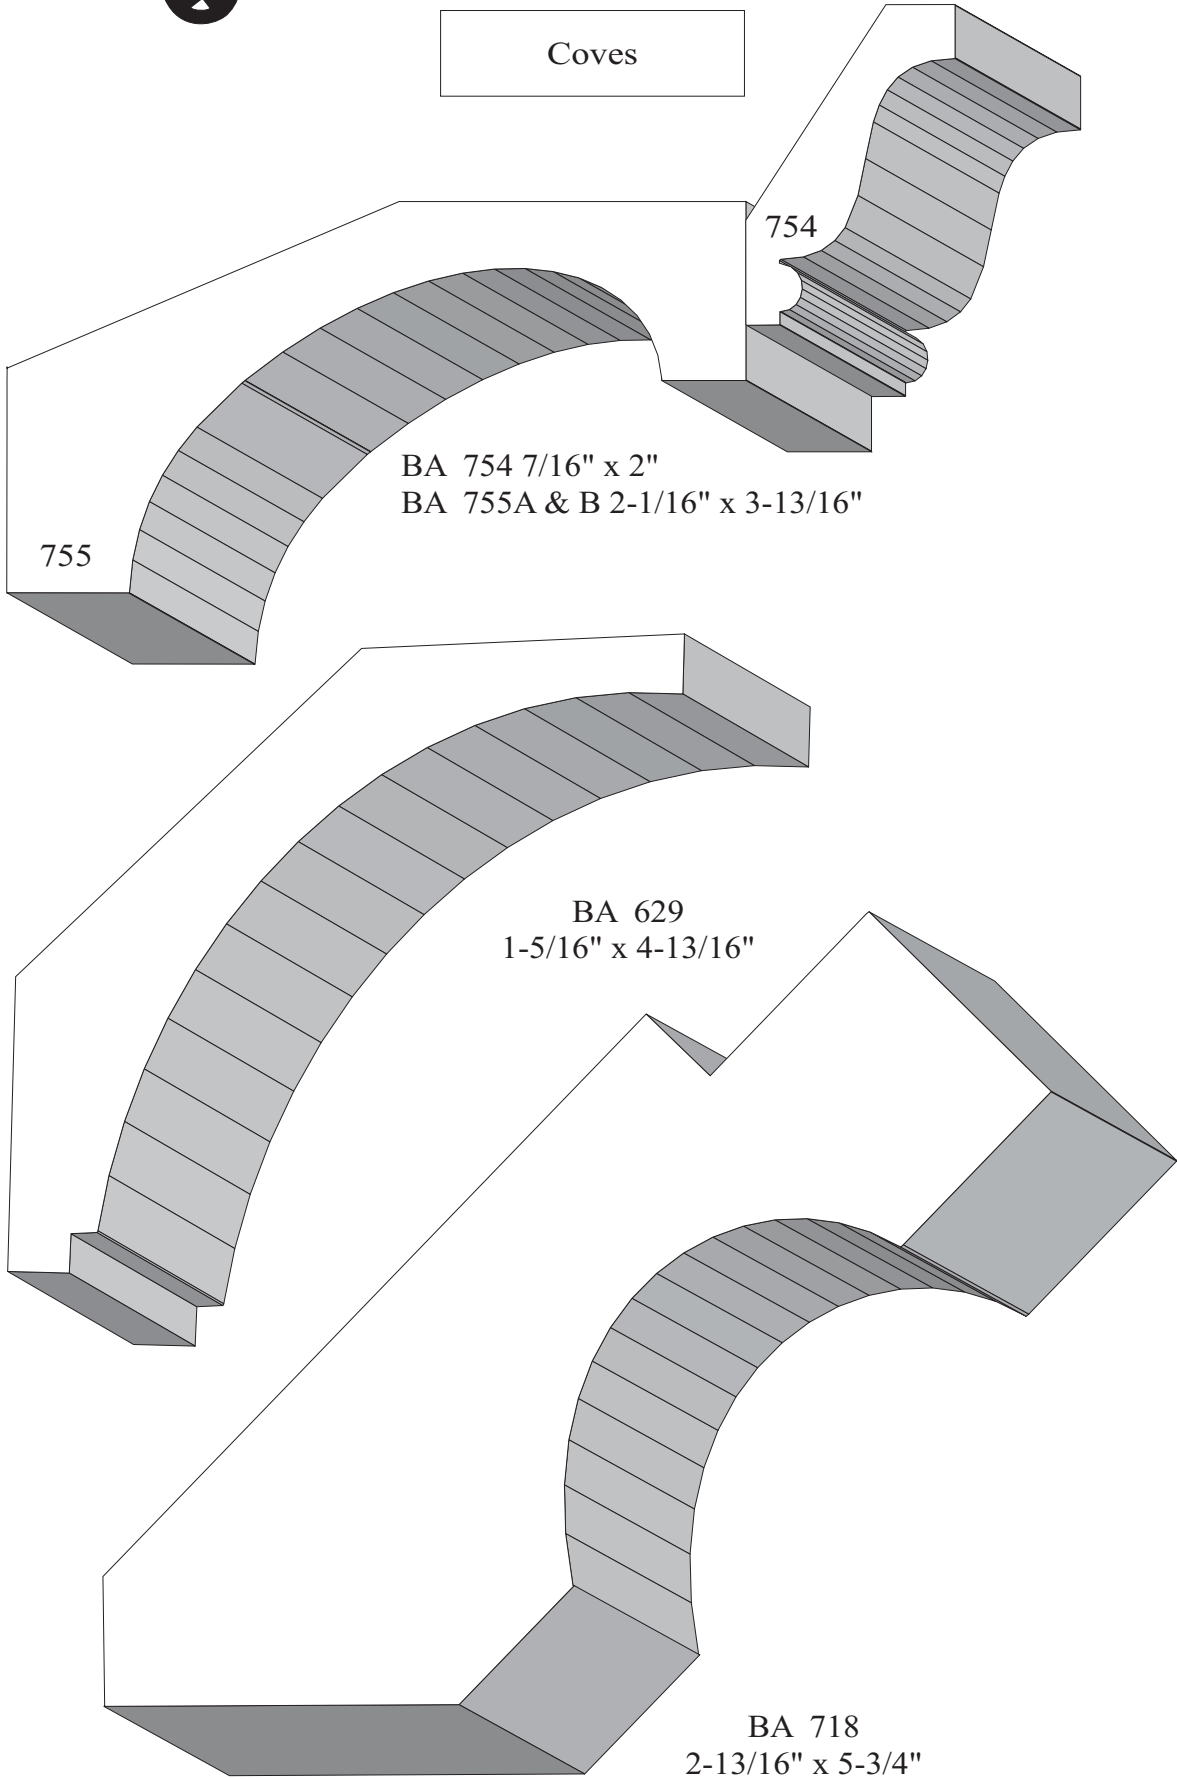

BA 715
1-5/8" x 4-11/16"

BA 768
1-7/8" x 4-5/16"

Coves

Profile dimensions can be adjusted, please call for details.