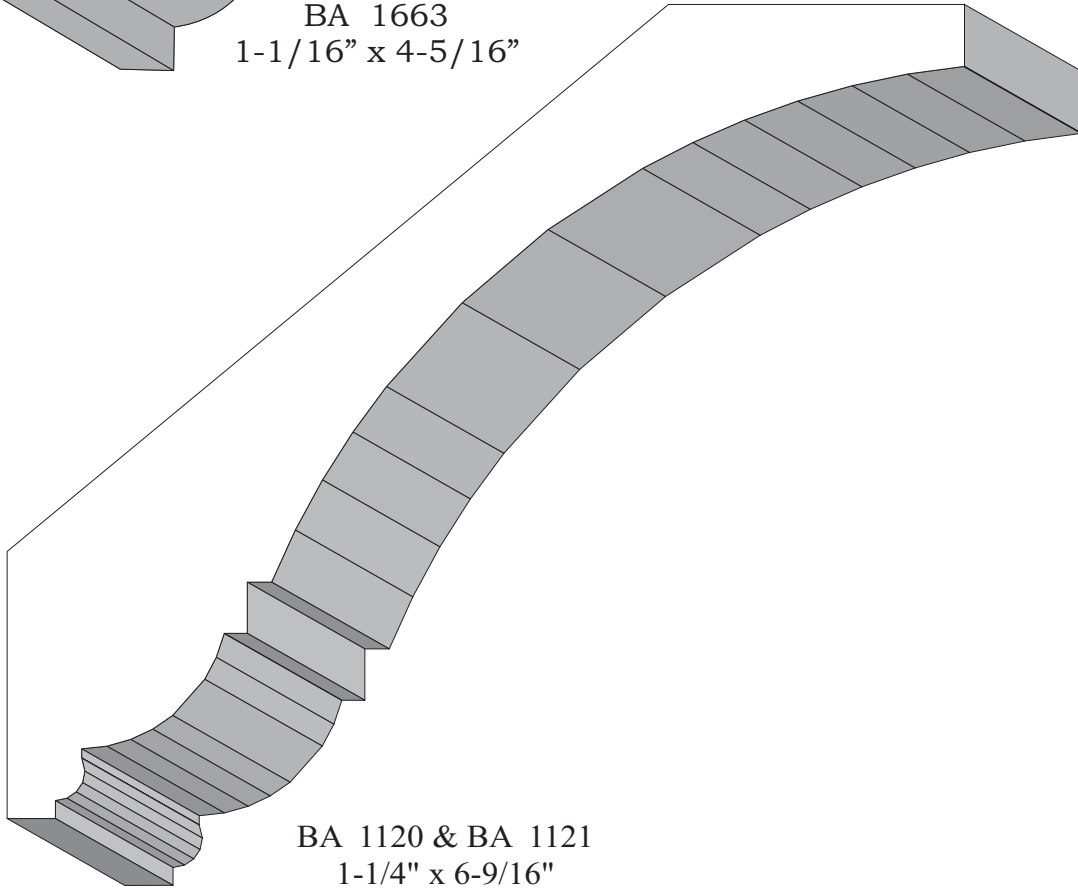

BA 1663
1-1/16" x 4-5/16"

BA 1120 & BA 1121
1-1/4" x 6-9/16"

Profile dimensions can be adjusted, please call for details.