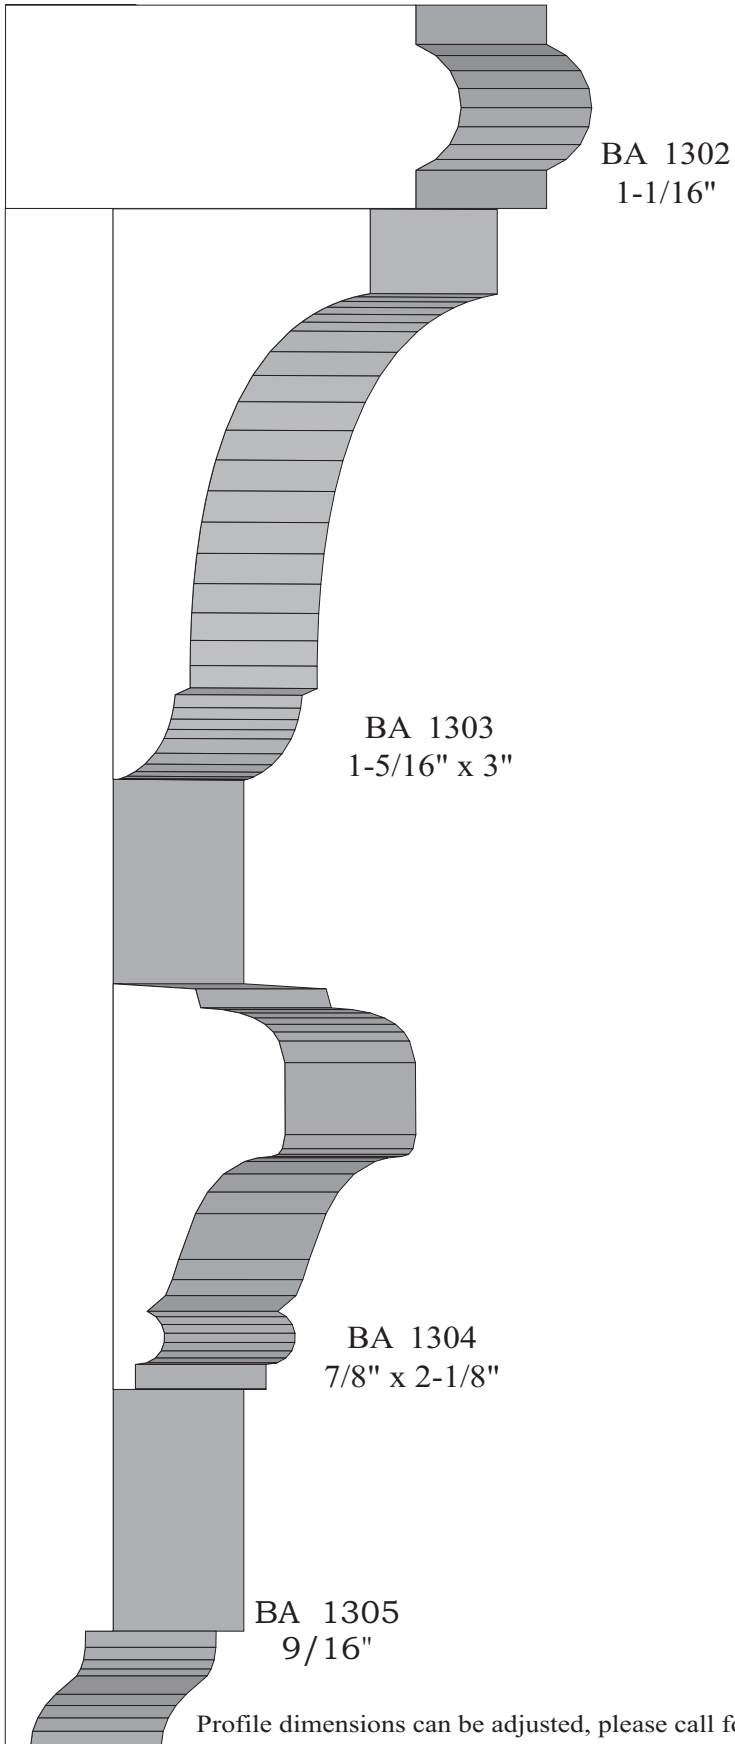

Chair Rail

BA 107
5/8" x 2-1/2"

BA 600
13/16" x 2-7/16"

BA 739 7/8" x 1-3/16"
BA 924 3/4" x 2-7/16"

BA 918
2-3/4" x 1-1/4"

BA 488
5/8" x 3"

BA 287
1-1/8" x 3-1/16"

Profile dimensions can be adjusted, please call for details.

BA 987
7/8" x 2-13/16"

BA 1015 1-1/4" x 1-1/2"
BA 1016 13/16" x 3-1/16"

BA 1014 3/4" x 2"
BA 1015 1-1/4" x 1-1/2"

BA 1018
1-1/16" x 3-1/8"

Profile dimensions can be adjusted, please call for details.

Chair Rail

BA 1257
15/16" x 2-7/16"

BA 1139
1" x 2-3/4"

BA 1197
5/8" x 3-1/2"

BA 1215
11/16" x 15/16"

BA 1210
1-3/16" x 3-3/4"

BA 1216
7/16" x 4-1/16"

Profile dimensions can be adjusted, please call for details.

Chair Rail

Profile dimensions can be adjusted, please call for details.

Chair Rail

BA 1292
1-1/4" x 3-1/4"

BA 1445
1" x 1-3/16"

BA 1488
1-3/16" x 3-1/16"

BA 1474
1" x 3"

BA 1338
1-1/8" x 4-1/8"

Profile dimensions can be adjusted, please call for details.