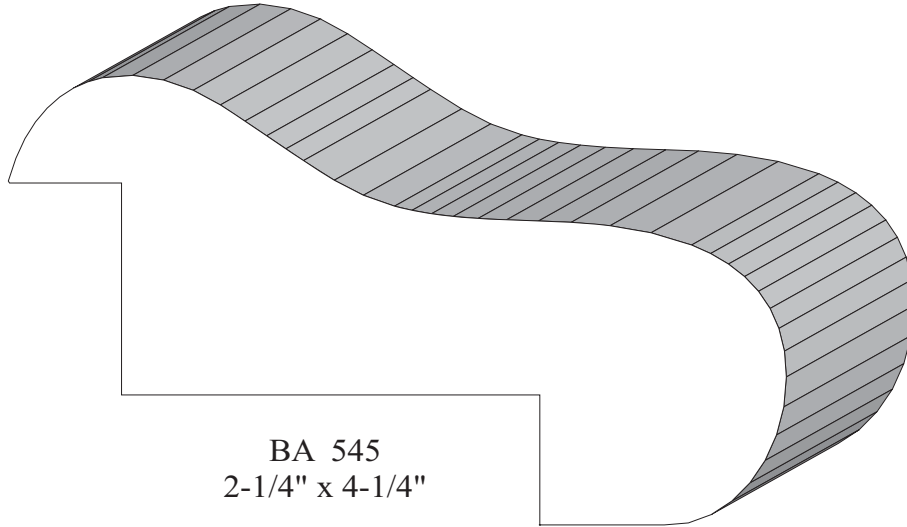

Bar Rail

BA 333
2-1/2" x 2-1/2"

BA 799A, B & C
1-11/16" x 5-1/2"

Profile dimensions can be adjusted, please call for details.

Bar Rail

59

BA 597
2" x 7"

BA 72
1-13/16" x 1-1/2"

49
1-1/2" x 3-13/16"

Profile dimensions can be adjusted, please call for details.

Bar Rail

Profile dimensions can be adjusted, please call for details.